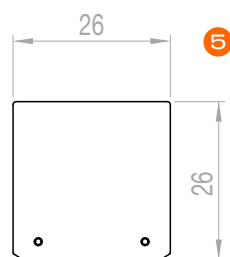

EAN10	Product Name	Box Composition	L	W	H
4062172342612	1 QMW | Aluminium Profile 2m | TU26H25 | G2	5 pcs	2000 mm	44 mm	26 mm
4062172342674	2 QMW | Cover Round Frosted PU 2m | G2	5 pcs	2000 mm	26 mm	19 mm
4062172342735	3 QMW | End Caps Round Grey PU | TU26H25 | G2	20 pcs	10 mm	26 mm	40 mm
4062172342650	4 QMW | Cover Flat Frosted PU 2m | G2	5 pcs	2000 mm	26 mm	5 mm
4062172342711	5 QMW | End Caps Square Grey PU | TU26H25 | G2	20 pcs	10 mm	26 mm	26 mm
4062172342759	6 QMW | Mounting Brackets Grey PU | G2	20 pcs	39 mm	29 mm	10 mm
4062172342773	7 QMW | Adjustable Brackets Grey PU | G2	20 pcs	21 mm	29 mm	15 mm
4062172342797	8 QMW | Aluminium Springs | G2	20 pcs	15 mm	51 mm	39 mm