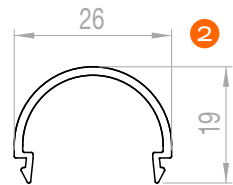

# Surface wide profile 26x10 mm

EAN10	Product Name	Box Composition	L	W	H
4062172342636	1 QMS   Aluminium Profile 2m   TU26H10   G2	5 pcs	2000 mm	26 mm	10 mm
4062172342674	2 QMW   Cover Round Frosted PU 2m   G2	5 pcs	2000 mm	26 mm	19 mm
4062172342698	3 QMW   End Caps Square Grey PU   TU26H10   G2	20 pcs	10 mm	26 mm	25 mm
4062172342759	4 QMW   Mounting Brackets Grey PU   G2	20 pcs	39 mm	29 mm	10 mm
4062172342773	5 QMW   Adjustable Brackets Grey PU   G2	20 pcs	21 mm	29 mm	15 mm
4062172342797	6 QMW   Aluminium Springs   G2	20 pcs	10 mm	60 mm	34 mm