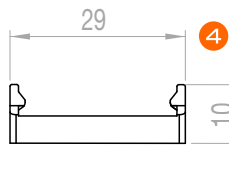

# Surface wide profile 26x10 mm

EAN10	Product Name	Box Composition	L	W	H
4062172342636	1 QMS   Aluminium Profile 2m   TU26H10   G2	5 pcs	2000 mm	26 mm	10 mm
4062172342674	2 QMW   Cover Round Frosted PU 2m   G2	5 pcs	2000 mm	26 mm	19 mm
4062172342698	3 QMW   End Caps Square Grey PU   TU26H10   G2	20 pcs	10 mm	26 mm	25 mm
4062172342759	4 QMW   Mounting Brackets Grey PU   G2	20 pcs	39 mm	29 mm	10 mm
4062172342773	5 QMW   Adjustable Brackets Grey PU   G2	20 pcs	21 mm	29 mm	15 mm
4062172342797	6 QMW   Aluminium Springs   G2	20 pcs	10 mm	60 mm	34 mm