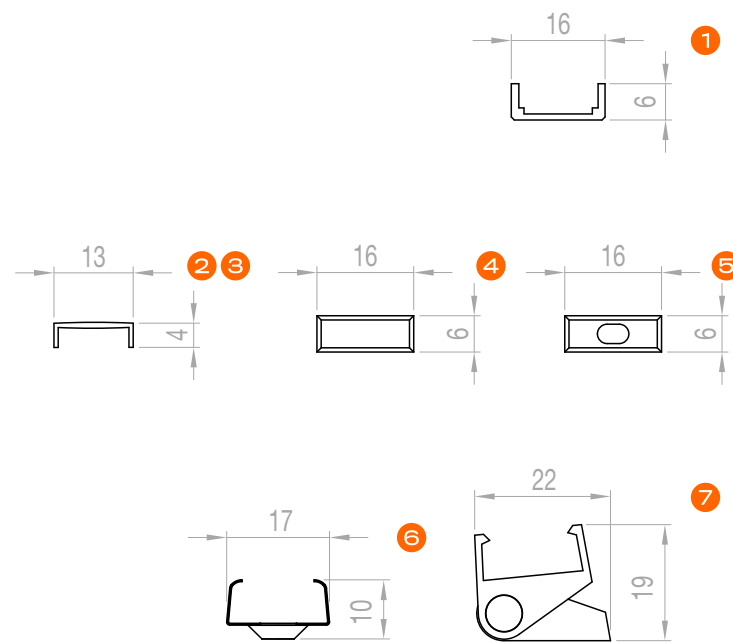

EAN10	Product Name	Box Composition	L	W	H
6977078994378	1 QMS | Aluminium Profile 3m | TU15H6 | G2	1 pc	3000 mm	16 mm	6 mm
4052899446991	2 QMS | Cover Flat Opal PU 3m | G2	1 pc	3000 mm	13 mm	4 mm
4052899999749	3 QMS | Cover Flat Transparent PU 3m | G2	1 pc	3000 mm	13 mm	4 mm
6977078994699	4 QMS | End Caps Square Grey PU | TU15H6 | G2	40 pcs	9 mm	16 mm	6 mm
6977078994781	5 QMS | End Caps Square Grey PU with hole | TU15H6 | G2	40 pcs	9 mm	16 mm	6 mm
4052899446861	6 QMW | Mounting Brackets Aluminium | G1	40 pcs	20 mm	17 mm	10 mm
4052899600010	7 QMW | Adjustable Brackets Grey PU | G1	40 pcs	20 mm	22 mm	19 mm