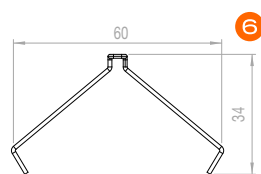

# Surface wide profile 26x10 mm

EAN10	Product Name	Box Composition	L	W	H
4062172342636	1 QMS   Aluminium Profile 2m   TU26H10   G2	5 pcs	2000 mm	26 mm	10 mm
4062172342674	2 QMW   Cover Round Frosted PU 2m   G2	5 pcs	2000 mm	26 mm	19 mm
4062172342698	3 QMW   End Caps Square Grey PU   TU26H10   G2	20 pcs	10 mm	26 mm	25 mm
4062172342759	4 QMW   Mounting Brackets Grey PU   G2	20 pcs	39 mm	29 mm	10 mm
4062172342773	5 QMW   Adjustable Brackets Grey PU   G2	20 pcs	21 mm	29 mm	15 mm
4062172342797	6 QMW   Aluminium Springs   G2	20 pcs	10 mm	60 mm	34 mm