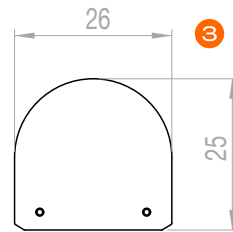

# Surface wide profile 26x10 mm

EAN10	Product Name	Box Composition	L	W	H
4062172342636	1 QMS   Aluminium Profile 2m   TU26H10   G2	5 pcs	2000 mm	26 mm	10 mm
4062172342674	2 QMW   Cover Round Frosted PU 2m   G2	5 pcs	2000 mm	26 mm	19 mm
4062172342698	3 QMW   End Caps Square Grey PU   TU26H10   G2	20 pcs	10 mm	26 mm	25 mm
4062172342759	4 QMW   Mounting Brackets Grey PU   G2	20 pcs	39 mm	29 mm	10 mm
4062172342773	5 QMW   Adjustable Brackets Grey PU   G2	20 pcs	21 mm	29 mm	15 mm
4062172342797	6 QMW   Aluminium Springs   G2	20 pcs	10 mm	60 mm	34 mm