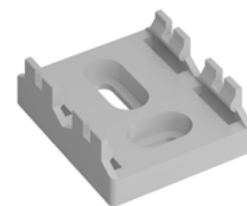

SURFACE MOUNTED PROFILES

Surface wide profile 26x10 mm

EAN10	Product Name	Box Composition	L	W	H
4062172342636	1 QMS | Aluminium Profile 2m | TU26H10 | G2	5 pcs	2000 mm	26 mm	10 mm
4062172342674	2 QMW | Cover Round Frosted PU 2m | G2	5 pcs	2000 mm	26 mm	19 mm
4062172342698	3 QMW | End Caps Square Grey PU | TU26H10 | G2	20 pcs	10 mm	26 mm	25 mm
4062172342759	4 QMW | Mounting Brackets Grey PU | G2	20 pcs	39 mm	29 mm	10 mm
4062172342773	5 QMW | Adjustable Brackets Grey PU | G2	20 pcs	21 mm	29 mm	15 mm
4062172342797	6 QMW | Aluminium Springs | G2	20 pcs	10 mm	60 mm	34 mm

ACCESSORIES

2

3

4

5

6