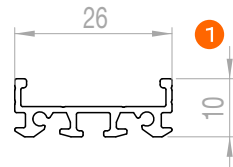

# Surface wide profile 26x10 mm

EAN10	Product Name	Box Composition	L	W	H
4062172342636	1 QMS   Aluminium Profile 2m   TU26H10   G2	5 pcs	2000 mm	26 mm	10 mm
4062172342674	2 QMW   Cover Round Frosted PU 2m   G2	5 pcs	2000 mm	26 mm	19 mm
4062172342698	3 QMW   End Caps Square Grey PU   TU26H10   G2	20 pcs	10 mm	26 mm	25 mm
4062172342759	4 QMW   Mounting Brackets Grey PU   G2	20 pcs	39 mm	29 mm	10 mm
4062172342773	5 QMW   Adjustable Brackets Grey PU   G2	20 pcs	21 mm	29 mm	15 mm
4062172342797	6 QMW   Aluminium Springs   G2	20 pcs	10 mm	60 mm	34 mm