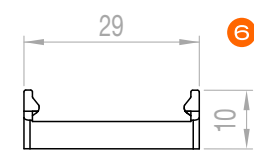

EAN10	Product Name	Box Composition	L	W	H
4062172342612	1 QMW | Aluminium Profile 2m | TU26H25 | G2	5 pcs	2000 mm	44 mm	26 mm
4062172342674	2 QMW | Cover Round Frosted PU 2m | G2	5 pcs	2000 mm	26 mm	19 mm
4062172342735	3 QMW | End Caps Round Grey PU | TU26H25 | G2	20 pcs	10 mm	26 mm	40 mm
4062172342650	4 QMW | Cover Flat Frosted PU 2m | G2	5 pcs	2000 mm	26 mm	5 mm
4062172342711	5 QMW | End Caps Square Grey PU | TU26H25 | G2	20 pcs	10 mm	26 mm	26 mm
4062172342759	6 QMW | Mounting Brackets Grey PU | G2	20 pcs	39 mm	29 mm	10 mm
4062172342773	7 QMW | Adjustable Brackets Grey PU | G2	20 pcs	21 mm	29 mm	15 mm
4062172342797	8 QMW | Aluminium Springs | G2	20 pcs	15 mm	51 mm	39 mm