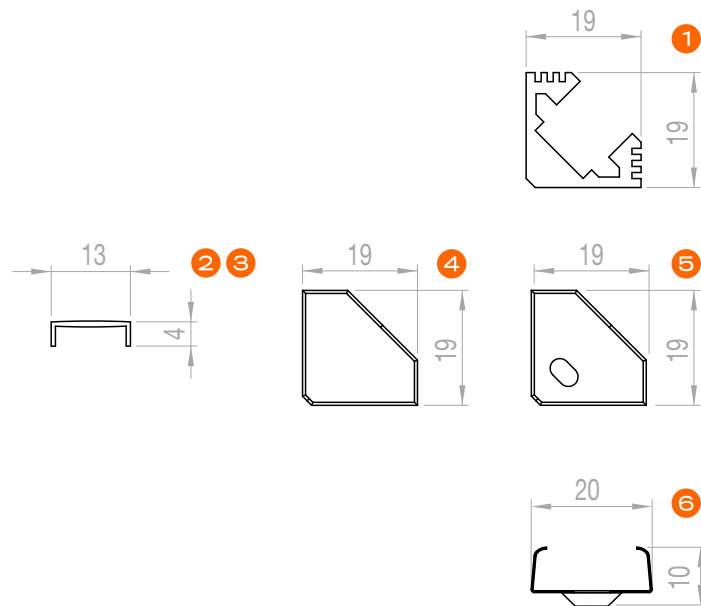

# SPECIAL PROFILES

Corner surface wide  
profile 46x27 mm

Pendant profile  
updown 56x70

**SPECIAL  
PROFILES**

Corner surface slim  
profile 19x19 mm

Wall profile updown  
25x110

SPECIAL PROFILES

# Corner surface slim profile 19x19 mm

EAN10	Product Name	Box Composition	L	W	H
4052899448667	1 QMS   Aluminium Profile 3 m   T45D19H19   G1	1 pc	3000 mm	19 mm	19 mm
4052899446991	2 QMS   Cover Flat Opal PU 3 m   G1	1 pc	3000 mm	13 mm	4 mm
4052899999749	3 QMS   Cover Flat Transparent PU 3 m   G1	1 pc	3000 mm	13 mm	4 mm
4052899450028	4 QMS   End Caps Grey PU   T45D19H19   G1	40 pcs	22 mm	19 mm	19 mm
4052899999862	5 QMS   End Caps Grey PU with hole   T45D19H19   G1	40 pcs	22 mm	19 mm	19 mm
4052899446960	6 QMS   Mounting Brackets Aluminium   G1	40 pcs	20 mm	20 mm	10 mm