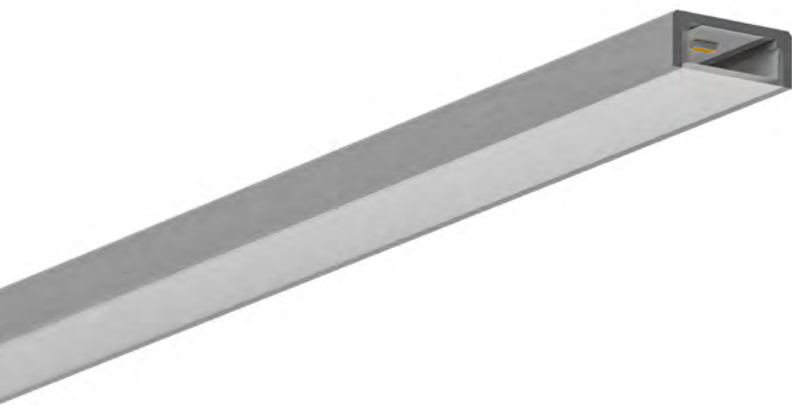

SURFACE MOUNTED PROFILES

Surface slim profile 15x6 mm

EAN10	Product Name	Box Composition	L	W	H
6977078994378	1 QMS | Aluminium Profile 3m | TU15H6 | G2	1 pc	3000 mm	16 mm	6 mm
4052899446991	2 QMS | Cover Flat Opal PU 3m | G2	1 pc	3000 mm	13 mm	4 mm
4052899999749	3 QMS | Cover Flat Transparent PU 3m | G2	1 pc	3000 mm	13 mm	4 mm
6977078994699	4 QMS | End Caps Square Grey PU | TU15H6 | G2	40 pcs	9 mm	16 mm	6 mm
6977078994781	5 QMS | End Caps Square Grey PU with hole | TU15H6 | G2	40 pcs	9 mm	16 mm	6 mm
4052899446861	6 QMW | Mounting Brackets Aluminium | G1	40 pcs	20 mm	17 mm	10 mm
4052899600010	7 QMW | Adjustable Brackets Grey PU | G1	40 pcs	20 mm	22 mm	19 mm

ACCESSORIES

2

3

4

5

6

7