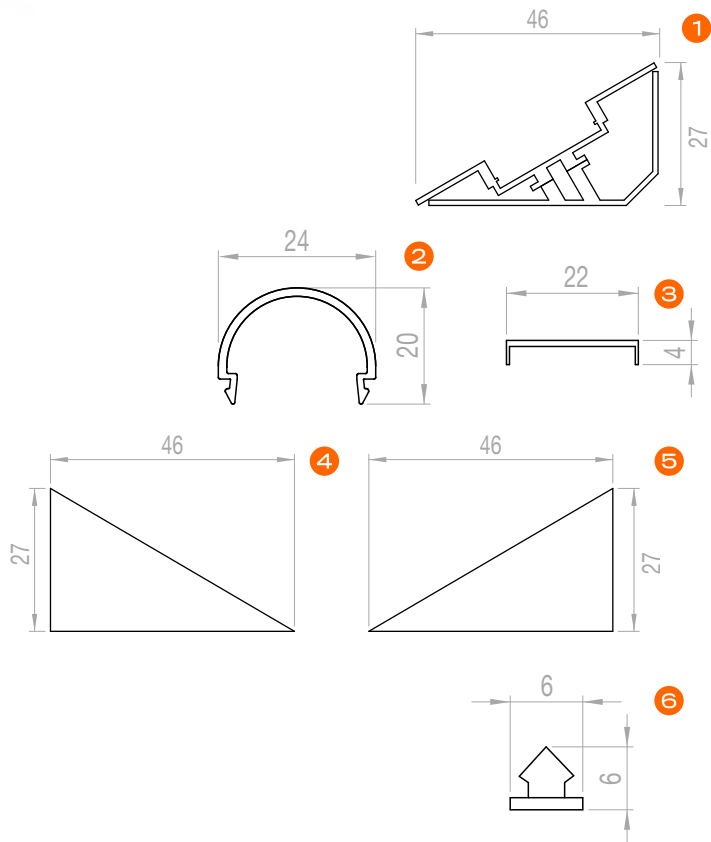

# SPECIAL PROFILES

Corner surface wide  
profile 46x27 mm

Pendant profile  
updown 56x70

**SPECIAL  
PROFILES**

Corner surface slim  
profile 19x19 mm

Wall profile updown  
25x110

SPECIAL PROFILES

# Corner surface slim profile 19x19 mm

EAN10	Product Name	Box Composition	L	W	H
4052899448667	1 QMS   Aluminium Profile 3 m   T45D19H19   G1	1 pc	3000 mm	19 mm	19 mm
4052899446991	2 QMS   Cover Flat Opal PU 3 m   G1	1 pc	3000 mm	13 mm	4 mm
4052899999749	3 QMS   Cover Flat Transparent PU 3 m   G1	1 pc	3000 mm	13 mm	4 mm
4052899450028	4 QMS   End Caps Grey PU   T45D19H19   G1	40 pcs	22 mm	19 mm	19 mm
4052899999862	5 QMS   End Caps Grey PU with hole   T45D19H19   G1	40 pcs	22 mm	19 mm	19 mm
4052899446960	6 QMS   Mounting Brackets Aluminium   G1	40 pcs	20 mm	20 mm	10 mm

# Corner surface wide profile 46x27 mm

EAN10	Product Name	Box Composition	L	W	H
<b>4052899448827</b>	<b>1</b> QMW   Aluminium Profile 3 m & 14 pcs of clips   TK30D46H27   G1	1 pc	3000 mm	46 mm	27 mm
<b>4052899447806</b>	<b>2</b> QMW   Cover Round Frosted PC 3 m   G1	1 pc	3000 mm	24 mm	20 mm
<b>4052899447035</b>	<b>3</b> QMW   Cover Flat Frosted PC 3 m   G1	1 pc	3000 mm	22 mm	4 mm
<b>4052899450059</b>	<b>4</b> QMW   End Caps Left Grey PU   TK30D46H27   G1	40 pcs	8 mm	46 mm	27 mm
<b>4052899449909</b>	<b>5</b> QMW   End Caps Right Grey PU   TK30D46H27   G1	40 pcs	8 mm	46 mm	27 mm
<b>4052899446731</b>	<b>6</b> QMW   Clips for combining 2 parts PU   G1	40 pcs	9 mm	6 mm	6 mm