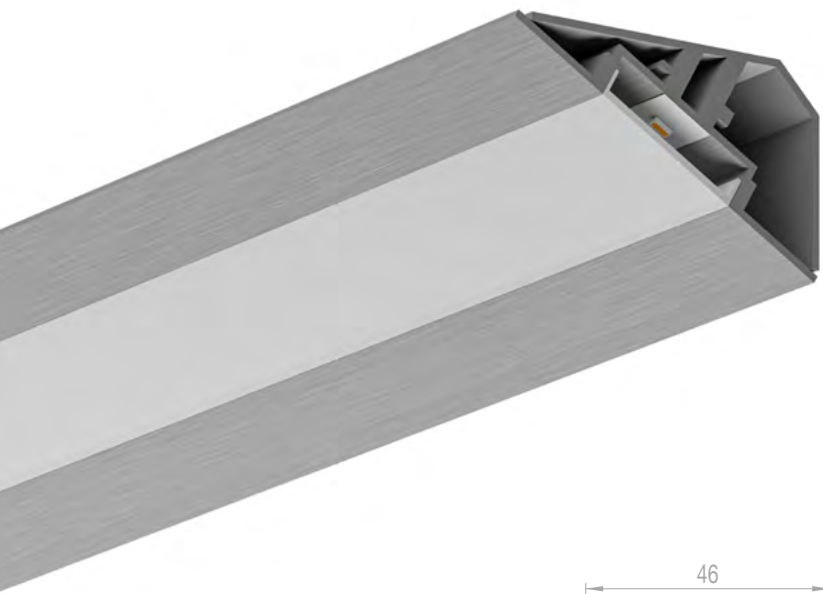

SPECIAL PROFILES

Corner surface wide profile 46x27 mm

EAN10	Product Name	Box Composition	L	W	H
4052899448827	1 QMW | Aluminium Profile 3 m & 14 pcs of clips | TK30D46H27 | G1	1 pc	3000 mm	46 mm	27 mm
4052899447806	2 QMW | Cover Round Frosted PC 3 m | G1	1 pc	3000 mm	24 mm	20 mm
4052899447035	3 QMW | Cover Flat Frosted PC 3 m | G1	1 pc	3000 mm	22 mm	4 mm
4052899450059	4 QMW | End Caps Left Grey PU | TK30D46H27 | G1	40 pcs	8 mm	46 mm	27 mm
4052899449909	5 QMW | End Caps Right Grey PU | TK30D46H27 | G1	40 pcs	8 mm	46 mm	27 mm
4052899446731	6 QMW | Clips for combining 2 parts PU | G1	40 pcs	9 mm	6 mm	6 mm

ACCESSORIES

2

3

4

5

6