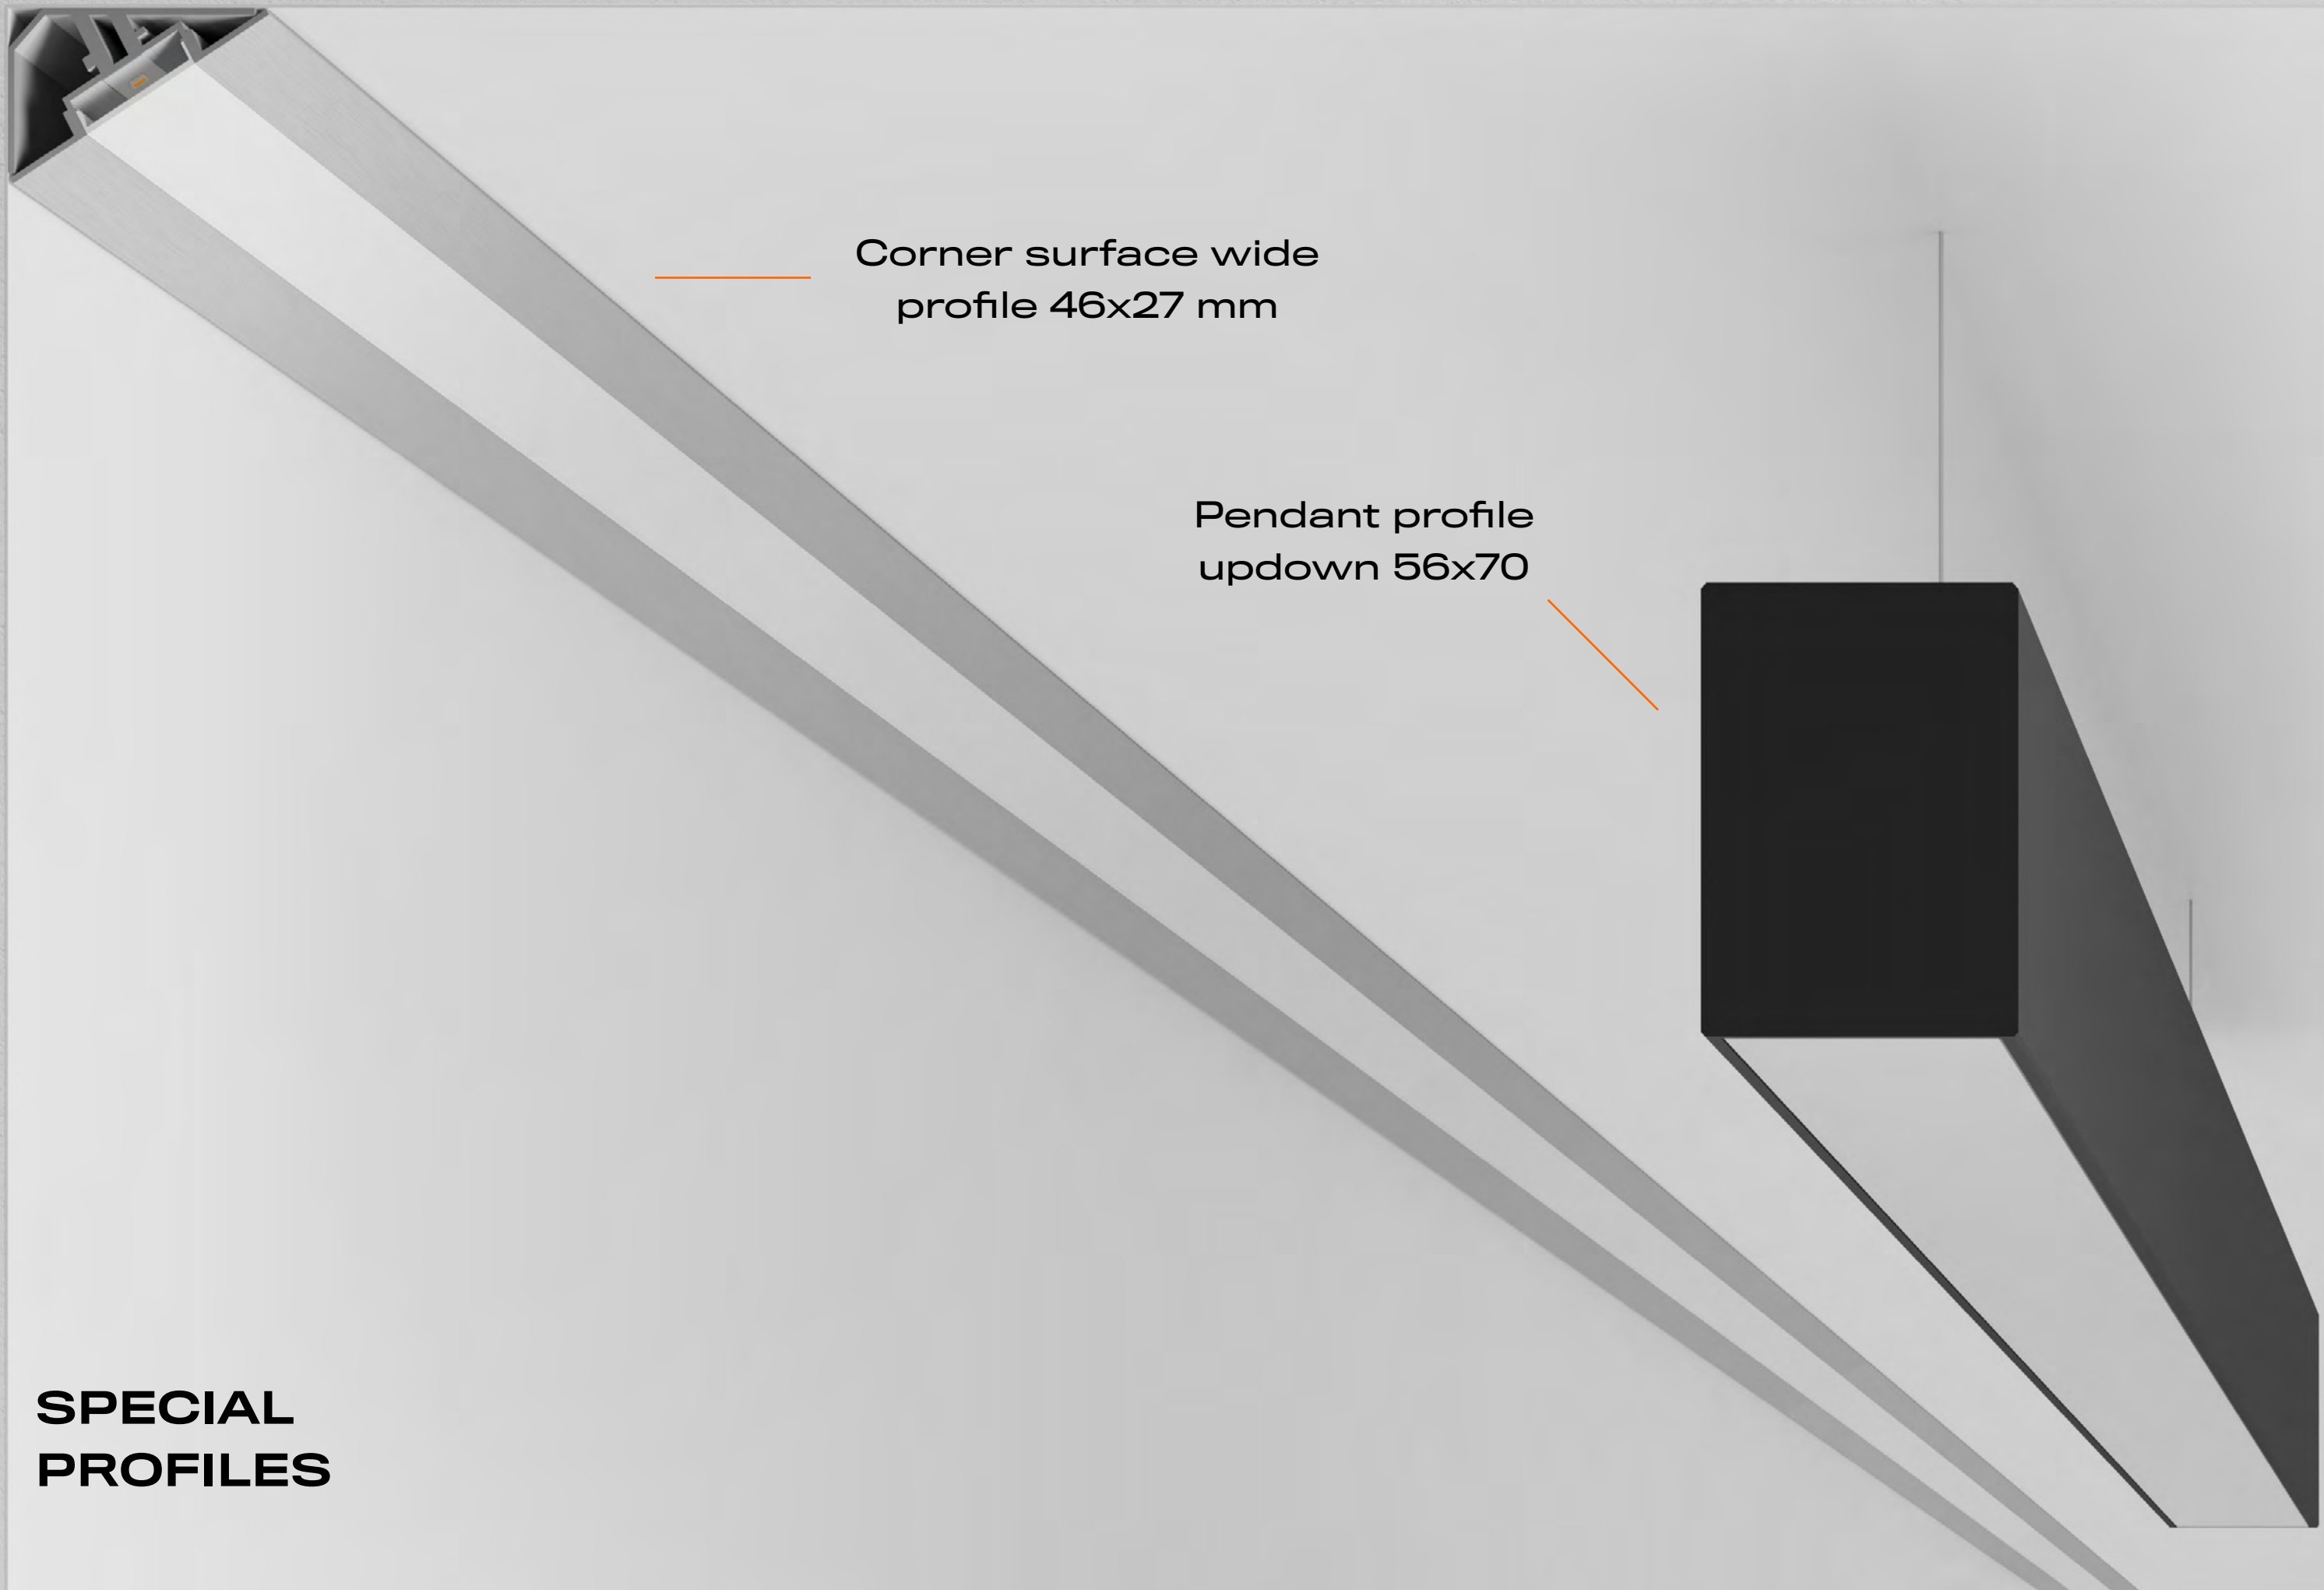

# SPECIAL PROFILES

Corner surface wide  
profile 46x27 mm

Pendant profile  
updown 56x70

**SPECIAL  
PROFILES**

Corner surface slim  
profile 19x19 mm

Wall profile updown  
25x110

SPECIAL PROFILES