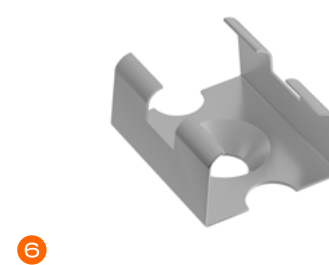

ACCESSORIES