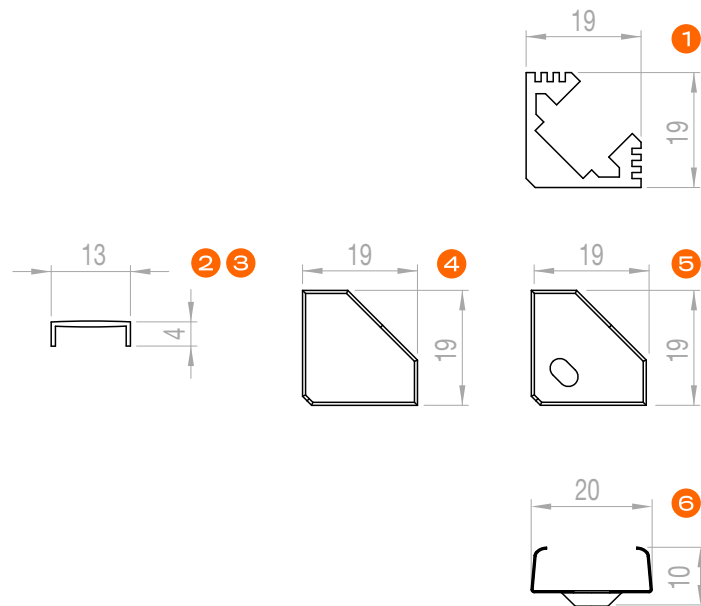

SPECIAL PROFILES

Corner surface wide
profile 46x27 mm

Pendant profile
updown 56x70

**SPECIAL
PROFILES**

Corner surface slim
profile 19x19 mm

Wall profile updown
25x110

SPECIAL PROFILES

Corner surface slim profile 19x19 mm

EAN10	Product Name	Box Composition	L	W	H
4052899448667	1 QMS Aluminium Profile 3 m T45D19H19 G1	1 pc	3000 mm	19 mm	19 mm
4052899446991	2 QMS Cover Flat Opal PU 3 m G1	1 pc	3000 mm	13 mm	4 mm
4052899999749	3 QMS Cover Flat Transparent PU 3 m G1	1 pc	3000 mm	13 mm	4 mm
4052899450028	4 QMS End Caps Grey PU T45D19H19 G1	40 pcs	22 mm	19 mm	19 mm
4052899999862	5 QMS End Caps Grey PU with hole T45D19H19 G1	40 pcs	22 mm	19 mm	19 mm
4052899446960	6 QMS Mounting Brackets Aluminium G1	40 pcs	20 mm	20 mm	10 mm

ACCESSORIES

2

3

4

5

6

SPECIAL PROFILES

Corner surface wide profile 46x27 mm

EAN10	Product Name	Box Composition	L	W	H
4052899448827	1 QMW Aluminium Profile 3 m & 14 pcs of clips TK30D46H27 G1	1 pc	3000 mm	46 mm	27 mm
4052899447806	2 QMW Cover Round Frosted PC 3 m G1	1 pc	3000 mm	24 mm	20 mm
4052899447035	3 QMW Cover Flat Frosted PC 3 m G1	1 pc	3000 mm	22 mm	4 mm
4052899450059	4 QMW End Caps Left Grey PU TK30D46H27 G1	40 pcs	8 mm	46 mm	27 mm
4052899449909	5 QMW End Caps Right Grey PU TK30D46H27 G1	40 pcs	8 mm	46 mm	27 mm
4052899446731	6 QMW Clips for combining 2 parts PU G1	40 pcs	9 mm	6 mm	6 mm