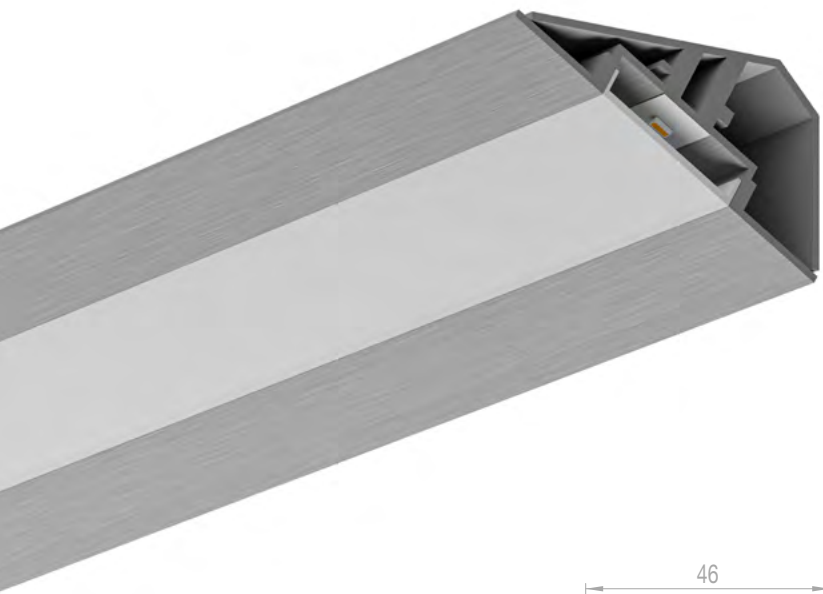

EAN10	Product Name	Box Composition	L	W	H
4052899448667	1 QMS Aluminium Profile 3 m T45D19H19 G1	1 pc	3000 mm	19 mm	19 mm
4052899446991	2 QMS Cover Flat Opal PU 3 m G1	1 pc	3000 mm	13 mm	4 mm
4052899999749	3 QMS Cover Flat Transparent PU 3 m G1	1 pc	3000 mm	13 mm	4 mm
4052899450028	4 QMS End Caps Grey PU T45D19H19 G1	40 pcs	22 mm	19 mm	19 mm
4052899999862	5 QMS End Caps Grey PU with hole T45D19H19 G1	40 pcs	22 mm	19 mm	19 mm
4052899446960	6 QMS Mounting Brackets Aluminium G1	40 pcs	20 mm	20 mm	10 mm

ACCESSORIES

2

3

4

5

6

SPECIAL PROFILES

Corner surface wide profile 46x27 mm

EAN10	Product Name	Box Composition	L	W	H
4052899448827	1 QMW Aluminium Profile 3 m & 14 pcs of clips TK30D46H27 G1	1 pc	3000 mm	46 mm	27 mm
4052899447806	2 QMW Cover Round Frosted PC 3 m G1	1 pc	3000 mm	24 mm	20 mm
4052899447035	3 QMW Cover Flat Frosted PC 3 m G1	1 pc	3000 mm	22 mm	4 mm
4052899450059	4 QMW End Caps Left Grey PU TK30D46H27 G1	40 pcs	8 mm	46 mm	27 mm
4052899449909	5 QMW End Caps Right Grey PU TK30D46H27 G1	40 pcs	8 mm	46 mm	27 mm
4052899446731	6 QMW Clips for combining 2 parts PU G1	40 pcs	9 mm	6 mm	6 mm