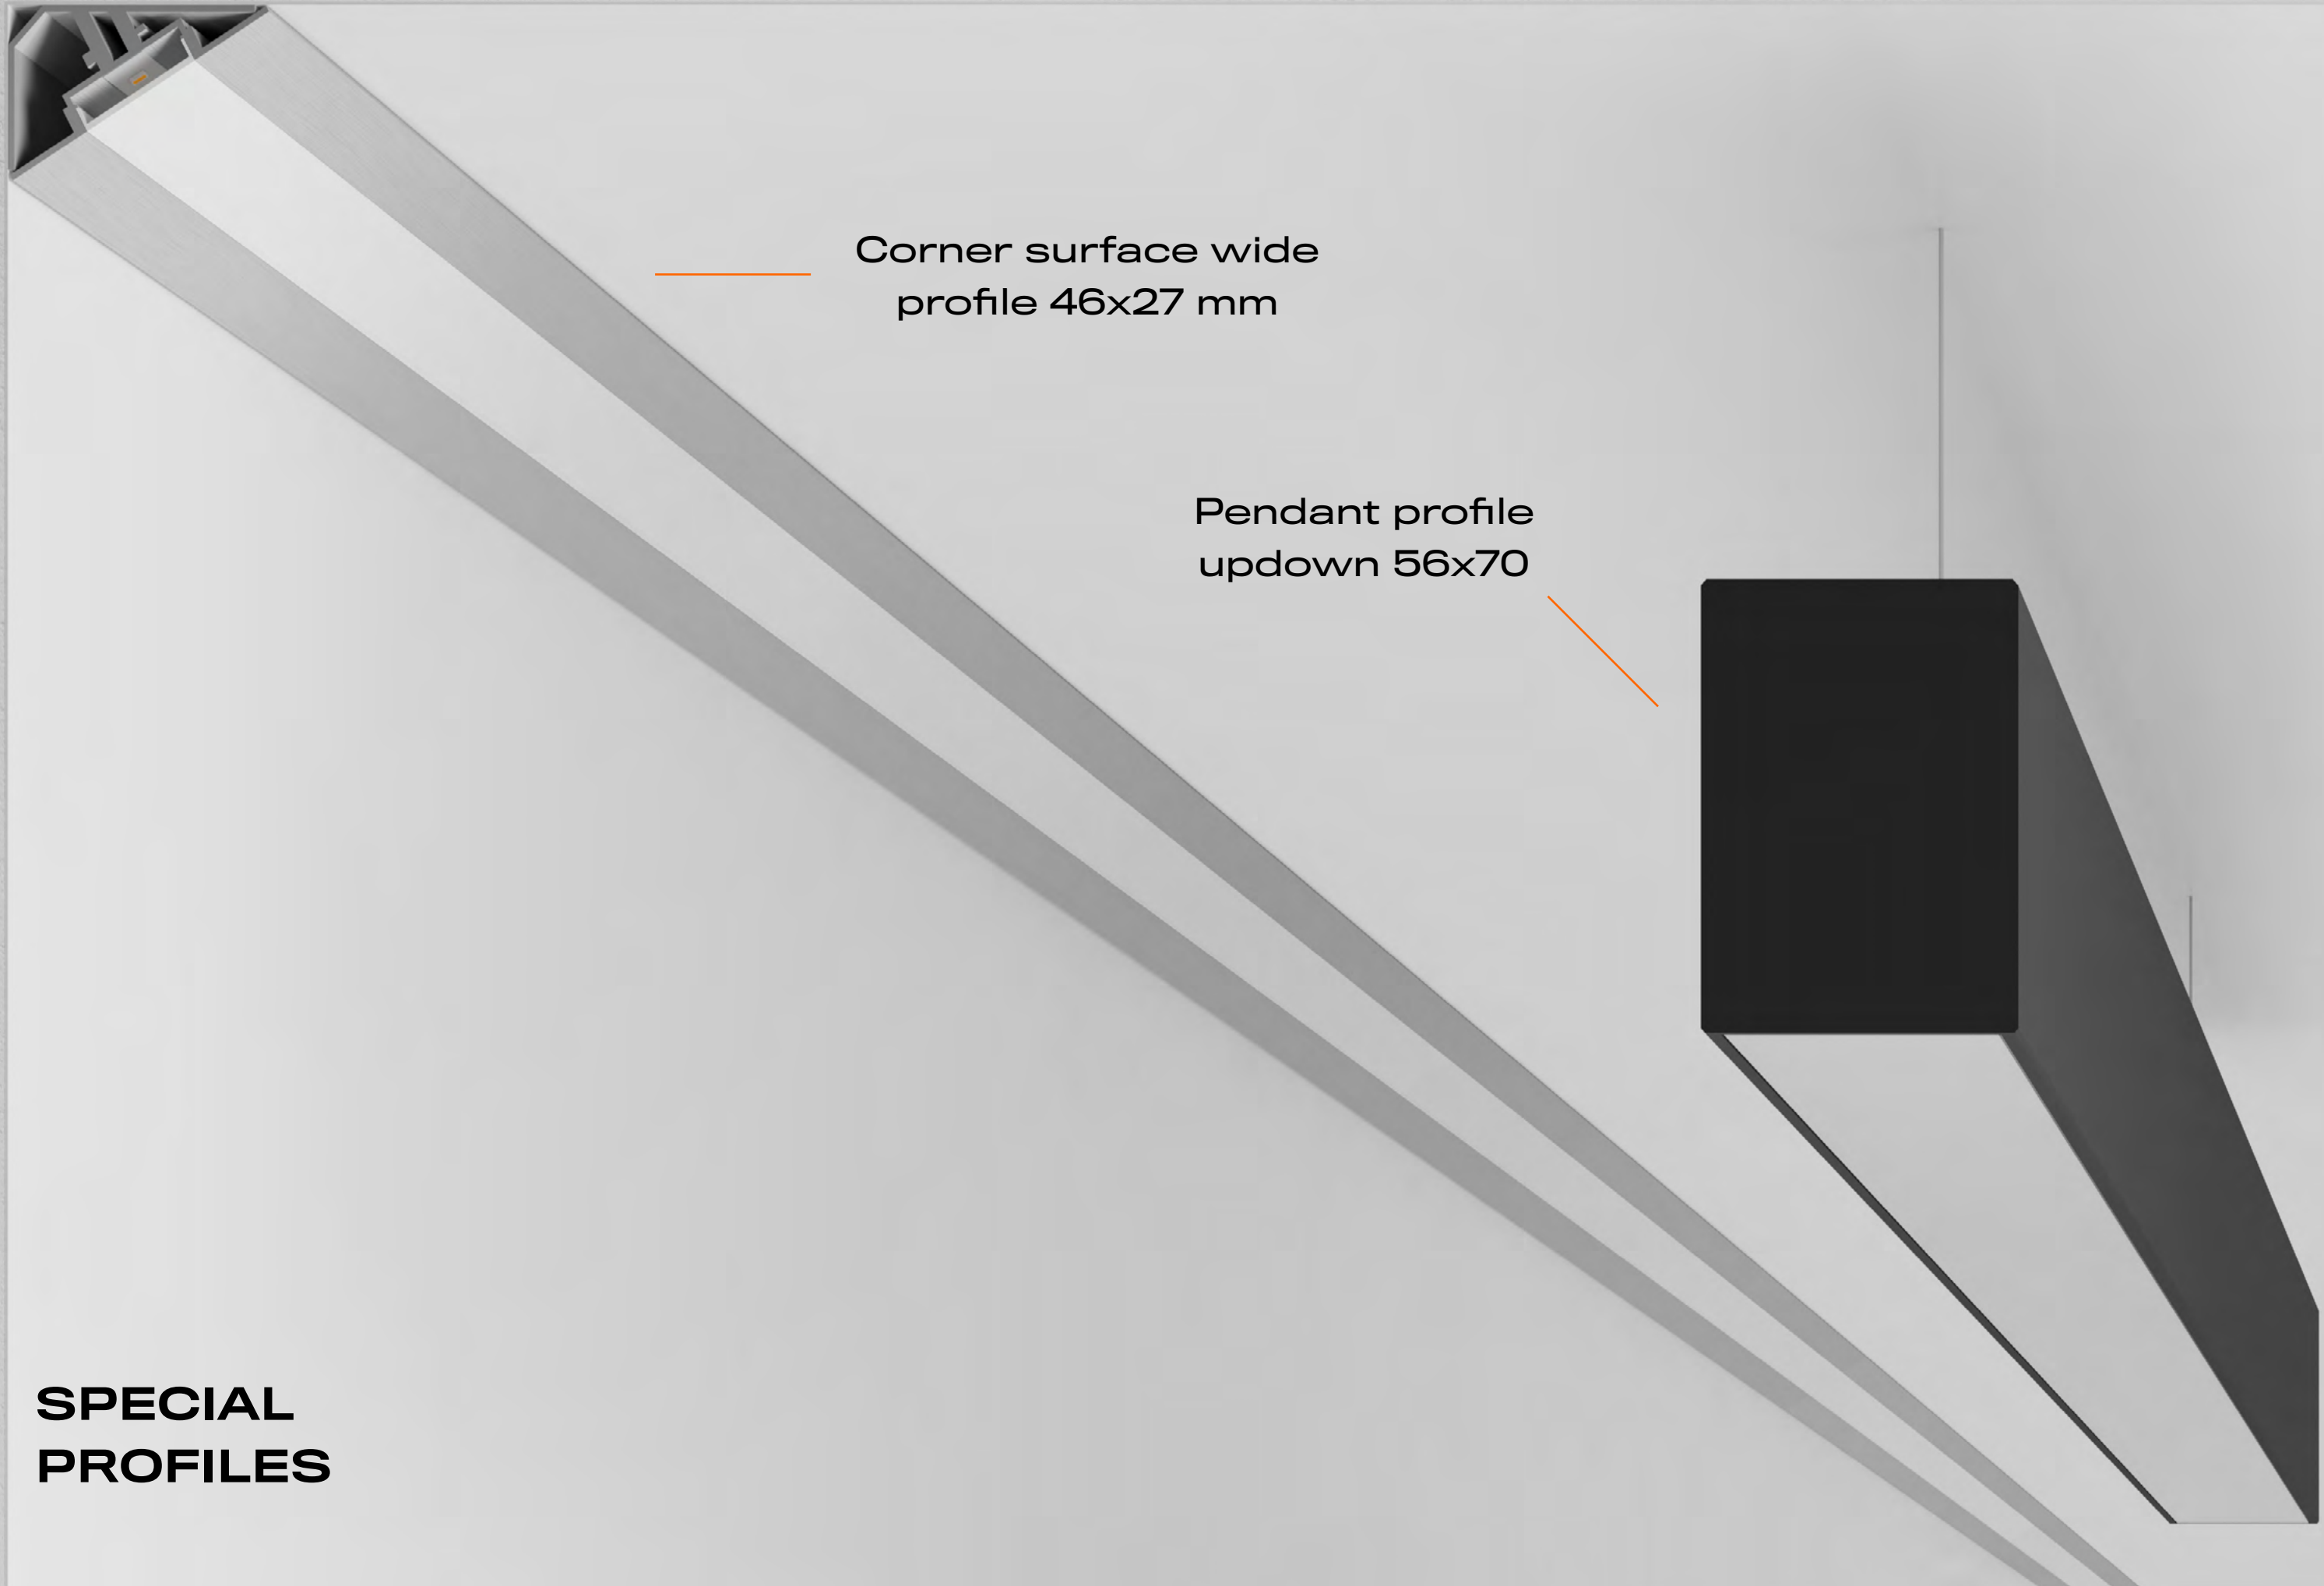

SPECIAL PROFILES

Corner surface wide
profile 46x27 mm

Pendant profile
updown 56x70

**SPECIAL
PROFILES**

Corner surface slim
profile 19x19 mm

Wall profile updown
25x110

SPECIAL PROFILES

Corner surface slim profile 19x19 mm