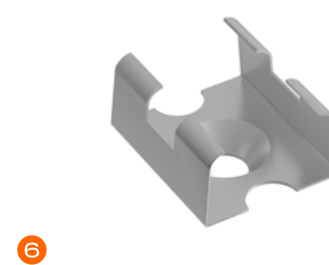

SPECIAL PROFILES

Corner surface wide
profile 46x27 mm

Pendant profile
updown 56x70

**SPECIAL
PROFILES**

Corner surface slim
profile 19x19 mm

Wall profile updown
25x110

SPECIAL PROFILES

Corner surface slim profile 19x19 mm

EAN10	Product Name	Box Composition	L	W	H
4052899448667	1 QMS Aluminium Profile 3 m T45D19H19 G1	1 pc	3000 mm	19 mm	19 mm
4052899446991	2 QMS Cover Flat Opal PU 3 m G1	1 pc	3000 mm	13 mm	4 mm
4052899999749	3 QMS Cover Flat Transparent PU 3 m G1	1 pc	3000 mm	13 mm	4 mm
4052899450028	4 QMS End Caps Grey PU T45D19H19 G1	40 pcs	22 mm	19 mm	19 mm
4052899999862	5 QMS End Caps Grey PU with hole T45D19H19 G1	40 pcs	22 mm	19 mm	19 mm
4052899446960	6 QMS Mounting Brackets Aluminium G1	40 pcs	20 mm	20 mm	10 mm

ACCESSORIES

2

3

4

5

6

SPECIAL PROFILES

Corner surface wide profile 46x27 mm

EAN10	Product Name	Box Composition	L	W	H
4052899448827	1 QMW Aluminium Profile 3 m & 14 pcs of clips TK30D46H27 G1	1 pc	3000 mm	46 mm	27 mm
4052899447806	2 QMW Cover Round Frosted PC 3 m G1	1 pc	3000 mm	24 mm	20 mm
4052899447035	3 QMW Cover Flat Frosted PC 3 m G1	1 pc	3000 mm	22 mm	4 mm
4052899450059	4 QMW End Caps Left Grey PU TK30D46H27 G1	40 pcs	8 mm	46 mm	27 mm
4052899449909	5 QMW End Caps Right Grey PU TK30D46H27 G1	40 pcs	8 mm	46 mm	27 mm
4052899446731	6 QMW Clips for combining 2 parts PU G1	40 pcs	9 mm	6 mm	6 mm