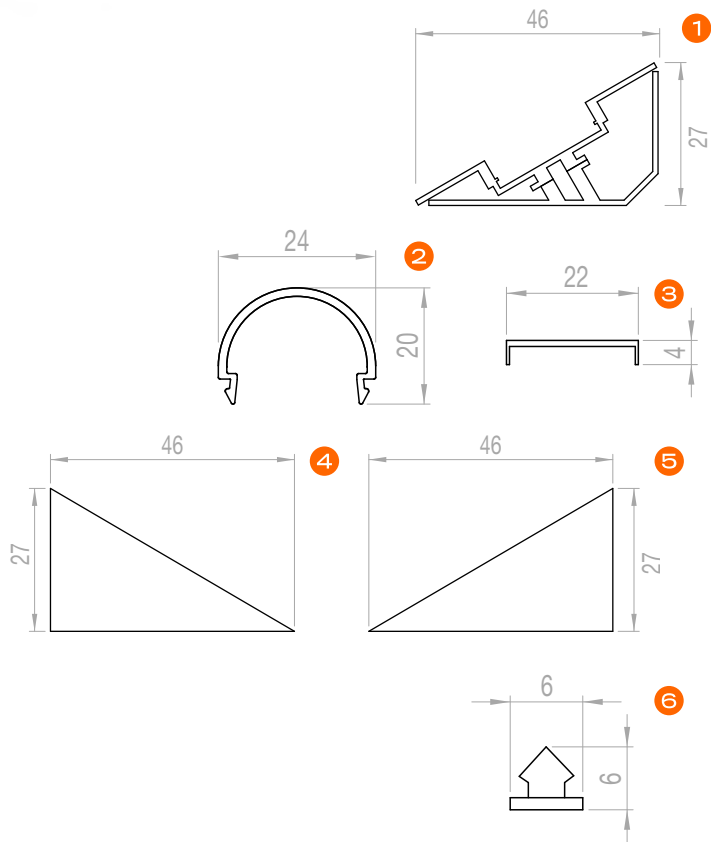

EAN10	Product Name	Box Composition	L	W	H
4052899448667	1 QMS Aluminium Profile 3 m T45D19H19 G1	1 pc	3000 mm	19 mm	19 mm
4052899446991	2 QMS Cover Flat Opal PU 3 m G1	1 pc	3000 mm	13 mm	4 mm
4052899999749	3 QMS Cover Flat Transparent PU 3 m G1	1 pc	3000 mm	13 mm	4 mm
4052899450028	4 QMS End Caps Grey PU T45D19H19 G1	40 pcs	22 mm	19 mm	19 mm
4052899999862	5 QMS End Caps Grey PU with hole T45D19H19 G1	40 pcs	22 mm	19 mm	19 mm
4052899446960	6 QMS Mounting Brackets Aluminium G1	40 pcs	20 mm	20 mm	10 mm

ACCESSORIES

2

3

4

5

6

SPECIAL PROFILES

Corner surface wide profile 46x27 mm

EAN10	Product Name	Box Composition	L	W	H
4052899448827	1 QMW Aluminium Profile 3 m & 14 pcs of clips TK30D46H27 G1	1 pc	3000 mm	46 mm	27 mm
4052899447806	2 QMW Cover Round Frosted PC 3 m G1	1 pc	3000 mm	24 mm	20 mm
4052899447035	3 QMW Cover Flat Frosted PC 3 m G1	1 pc	3000 mm	22 mm	4 mm
4052899450059	4 QMW End Caps Left Grey PU TK30D46H27 G1	40 pcs	8 mm	46 mm	27 mm
4052899449909	5 QMW End Caps Right Grey PU TK30D46H27 G1	40 pcs	8 mm	46 mm	27 mm
4052899446731	6 QMW Clips for combining 2 parts PU G1	40 pcs	9 mm	6 mm	6 mm

ACCESSORIES

2

3

4

5

6

SPECIAL PROFILES

Pendant wide profile 56x70 mm