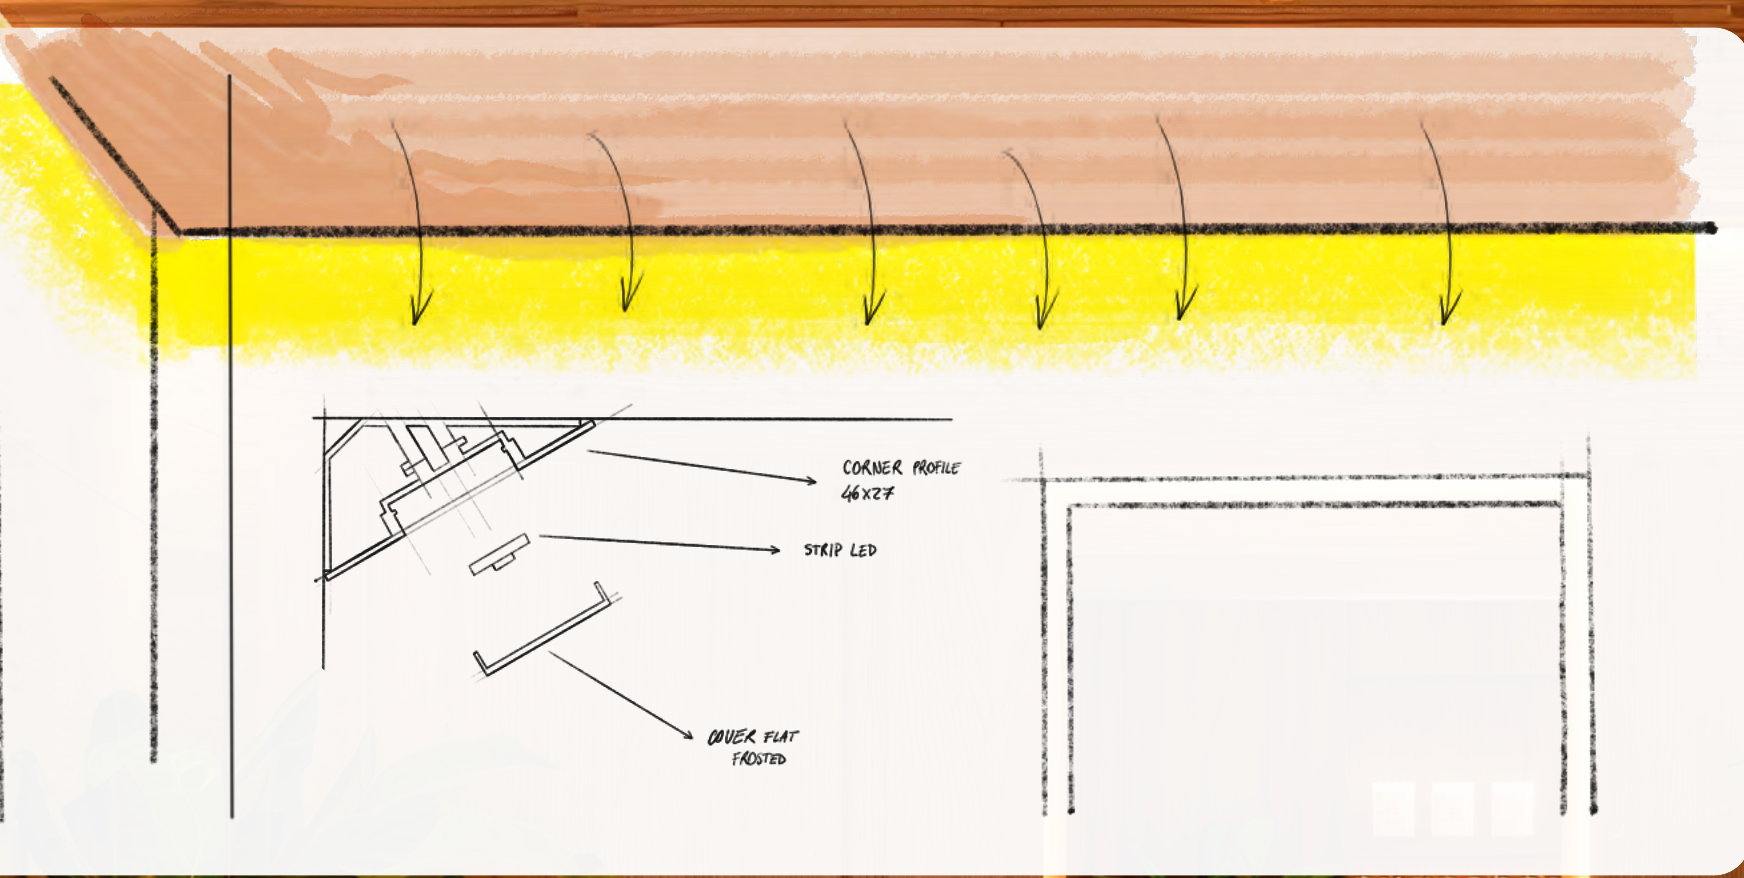

SPECIAL PROFILES

Corner surface wide
profile 46x27 mm

Pendant profile
updown 56x70

**SPECIAL
PROFILES**

Corner surface slim
profile 19x19 mm

Wall profile updown
25x110

SPECIAL PROFILES

Corner surface slim profile 19x19 mm

EAN10	Product Name	Box Composition	L	W	H
4052899448667	1 QMS Aluminium Profile 3 m T45D19H19 G1	1 pc	3000 mm	19 mm	19 mm
4052899446991	2 QMS Cover Flat Opal PU 3 m G1	1 pc	3000 mm	13 mm	4 mm
4052899999749	3 QMS Cover Flat Transparent PU 3 m G1	1 pc	3000 mm	13 mm	4 mm
4052899450028	4 QMS End Caps Grey PU T45D19H19 G1	40 pcs	22 mm	19 mm	19 mm
4052899999862	5 QMS End Caps Grey PU with hole T45D19H19 G1	40 pcs	22 mm	19 mm	19 mm
4052899446960	6 QMS Mounting Brackets Aluminium G1	40 pcs	20 mm	20 mm	10 mm