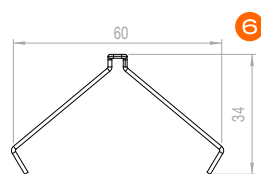

Optical surface slim profile 16x12 mm

EAN10	Product Name	Box Composition	L	W	H
4052899449046	1 QMS Aluminium Profile 3m TU16H12LS G1	1 pc	3000 mm	16 mm	12 mm
4052899447783	2 QMS Cover Optical Round Transparent PU 3m G1	1 pc	3000 mm	15 mm	10 mm
4052899449879	3 QMS End Caps Square Grey PU TU16H12LS G1	40 pcs	10 mm	16 mm	18 mm
4052899999961	4 QMS End Caps Square Grey PU with hole TU16H12LS G1	40 pcs	10 mm	16 mm	18 mm
4052899446861	5 QMW Mounting Brackets Aluminium G1	40 pcs	20 mm	17 mm	10 mm
4052899600010	6 QMW Adjustable Brackets Grey PU G1	40 pcs	20 mm	22 mm	19 mm

ACCESSORIES

SURFACE MOUNTED PROFILES

Surface wide profile 26x10 mm

EAN10	Product Name	Box Composition	L	W	H
4062172342636	1 QMS Aluminium Profile 2m TU26H10 G2	5 pcs	2000 mm	26 mm	10 mm
4062172342674	2 QMW Cover Round Frosted PU 2m G2	5 pcs	2000 mm	26 mm	19 mm
4062172342698	3 QMW End Caps Square Grey PU TU26H10 G2	20 pcs	10 mm	26 mm	25 mm
4062172342759	4 QMW Mounting Brackets Grey PU G2	20 pcs	39 mm	29 mm	10 mm
4062172342773	5 QMW Adjustable Brackets Grey PU G2	20 pcs	21 mm	29 mm	15 mm
4062172342797	6 QMW Aluminium Springs G2	20 pcs	10 mm	60 mm	34 mm

ACCESSORIES

2

3

4

5

6

SURFACE MOUNTED PROFILES

Surface wide profile 26x25 mm