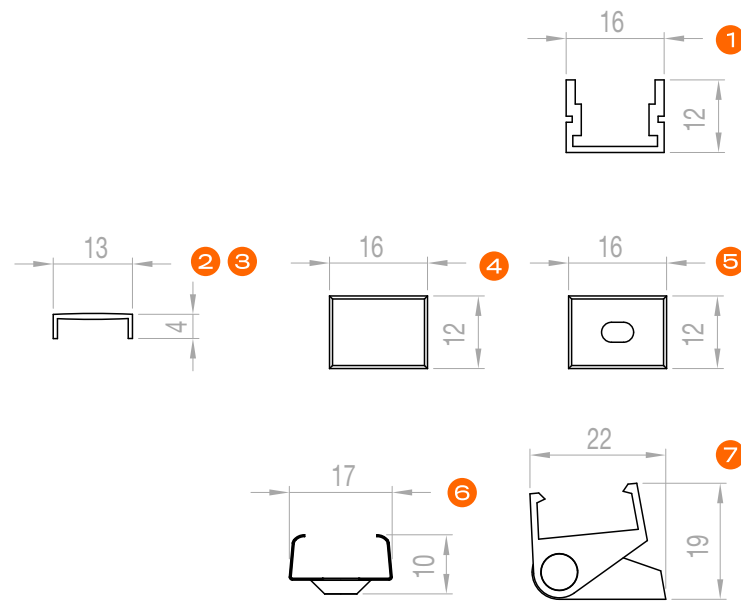

Surface wide
profile 26x25 mm

SURFACE MOUNTED PROFILES

Surface slim profile 15x6 mm

EAN10	Product Name	Box Composition	L	W	H
6977078994378	1 QMS Aluminium Profile 3m TU15H6 G2	1 pc	3000 mm	16 mm	6 mm
4052899446991	2 QMS Cover Flat Opal PU 3m G2	1 pc	3000 mm	13 mm	4 mm
4052899999749	3 QMS Cover Flat Transparent PU 3m G2	1 pc	3000 mm	13 mm	4 mm
6977078994699	4 QMS End Caps Square Grey PU TU15H6 G2	40 pcs	9 mm	16 mm	6 mm
6977078994781	5 QMS End Caps Square Grey PU with hole TU15H6 G2	40 pcs	9 mm	16 mm	6 mm
4052899446861	6 QMW Mounting Brackets Aluminium G1	40 pcs	20 mm	17 mm	10 mm
4052899600010	7 QMW Adjustable Brackets Grey PU G1	40 pcs	20 mm	22 mm	19 mm

ACCESSORIES

2

3

4

5

6

7

SURFACE MOUNTED PROFILES

Surface slim profile 16x12 mm

EAN10	Product Name	Box Composition	L	W	H
4052899448964	1 QMS Aluminium Profile 3m TU16H12 G2	1 pc	3000 mm	16 mm	12 mm
4052899446991	2 QMS Cover Flat Opal PU 3m G1	1 pc	3000 mm	13 mm	4 mm
4052899999749	3 QMS Cover Flat Transparent PU 3m G1	1 pc	3000 mm	13 mm	4 mm
4052899449183	4 QMS End Caps Square Grey PU TU16H12 G2	40 pcs	10 mm	16 mm	12 mm
4052899999848	5 QMS End Caps Square Grey PU with hole TU16H12 G2	40 pcs	10 mm	16 mm	12 mm
4052899446861	6 QMW Mounting Brackets Aluminium G1	40 pcs	20 mm	17 mm	10 mm
4052899600010	7 QMW Adjustable Brackets Grey PU G1	40 pcs	20 mm	22 mm	19 mm