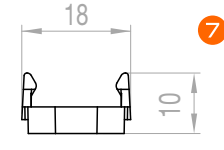

Minimal surface slim profile 15x10 mm

EAN10	Product Name	Box Composition	L	W	H
4062172207300	1 LTS Aluminium Profile 2m Slimtrack G1	5 pcs	2000 mm	15 mm	10 mm
4062172207348	2 LTS Cover Flat Transparent PU 2m G1	5 pcs	2000 mm	18 mm	5 mm
4062172212151	3 LTS End Caps Flat Grey PU G1	20 pcs	7 mm	20 mm	13 mm
4062172207324	4 LTS Cover Flat High Opal PU 2m G1	5 pcs	2000 mm	18 mm	10 mm
4062172212137	5 LTS End Caps Flat High Grey PU G1	20 pcs	7 mm	20 mm	18 mm
4062172257466	6 LTS Cover Round Opal PU 2m G1	5 pcs	2000 mm	18 mm	24 mm
4062172212090	7 LTS Mounting Brackets Grey PU G2	20 pcs	34 mm	18 mm	10 mm