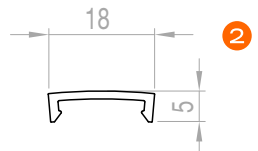

Minimal surface slim profile 15x10 mm

EAN10	Product Name	Box Composition	L	W	H
4062172207300	1 LTS Aluminium Profile 2m Slimtrack G1	5 pcs	2000 mm	15 mm	10 mm
4062172207348	2 LTS Cover Flat Transparent PU 2m G1	5 pcs	2000 mm	18 mm	5 mm
4062172212151	3 LTS End Caps Flat Grey PU G1	20 pcs	7 mm	20 mm	13 mm
4062172207324	4 LTS Cover Flat High Opal PU 2m G1	5 pcs	2000 mm	18 mm	10 mm
4062172212137	5 LTS End Caps Flat High Grey PU G1	20 pcs	7 mm	20 mm	18 mm
4062172257466	6 LTS Cover Round Opal PU 2m G1	5 pcs	2000 mm	18 mm	24 mm
4062172212090	7 LTS Mounting Brackets Grey PU G2	20 pcs	34 mm	18 mm	10 mm