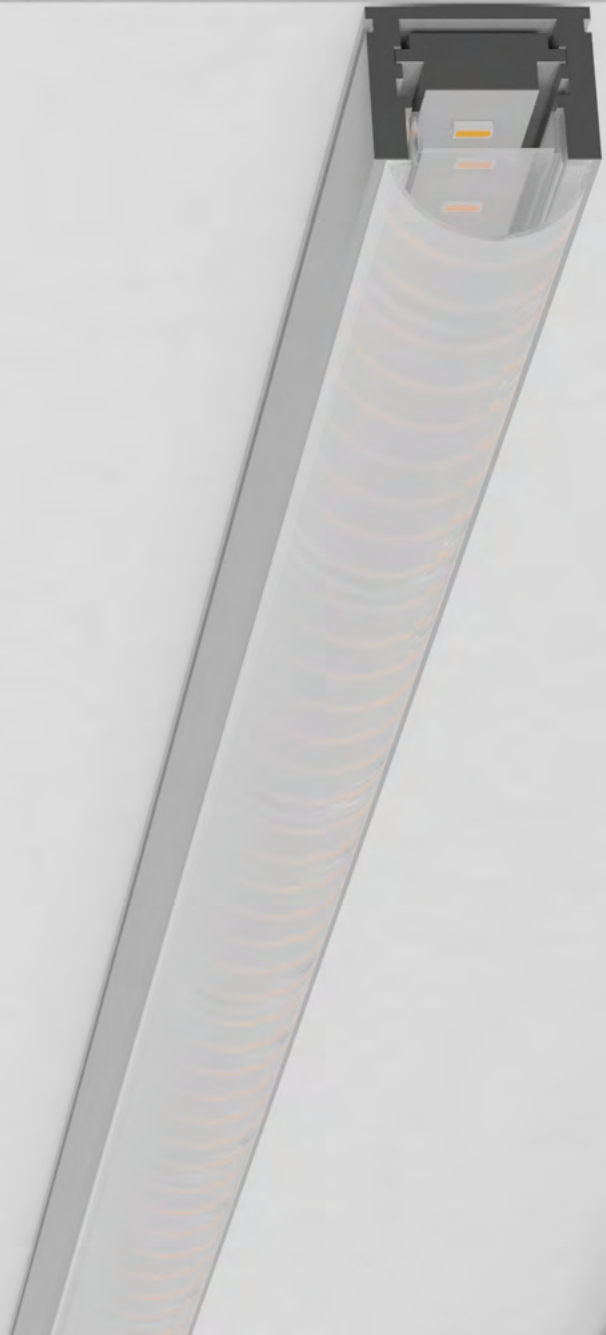

SURFACE MOUNTED PROFILES

Surface slim
profile 15x6 mm

Surface slim
profile 16x12 mm

Minimal surface
slim profile 15x10 mm

**SURFACE MOUNTED
PROFILES**

Optical surface slim
profile 12x16 mm

Surface wide
profile 26x10 mm

Surface wide
profile 26x25 mm

SURFACE MOUNTED PROFILES

Surface slim profile 15x6 mm

EAN10	Product Name	Box Composition	L	W	H
6977078994378	1 QMS Aluminium Profile 3m TU15H6 G2	1 pc	3000 mm	16 mm	6 mm
4052899446991	2 QMS Cover Flat Opal PU 3m G2	1 pc	3000 mm	13 mm	4 mm
4052899999749	3 QMS Cover Flat Transparent PU 3m G2	1 pc	3000 mm	13 mm	4 mm
6977078994699	4 QMS End Caps Square Grey PU TU15H6 G2	40 pcs	9 mm	16 mm	6 mm
6977078994781	5 QMS End Caps Square Grey PU with hole TU15H6 G2	40 pcs	9 mm	16 mm	6 mm
4052899446861	6 QMW Mounting Brackets Aluminium G1	40 pcs	20 mm	17 mm	10 mm
4052899600010	7 QMW Adjustable Brackets Grey PU G1	40 pcs	20 mm	22 mm	19 mm