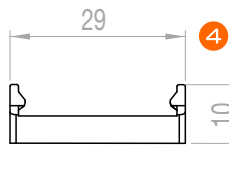

Optical surface slim profile 16x12 mm

EAN10	Product Name	Box Composition	L	W	H
4052899449046	1 QMS Aluminium Profile 3m TU16H12LS G1	1 pc	3000 mm	16 mm	12 mm
4052899447783	2 QMS Cover Optical Round Transparent PU 3m G1	1 pc	3000 mm	15 mm	10 mm
4052899449879	3 QMS End Caps Square Grey PU TU16H12LS G1	40 pcs	10 mm	16 mm	18 mm
4052899999961	4 QMS End Caps Square Grey PU with hole TU16H12LS G1	40 pcs	10 mm	16 mm	18 mm
4052899446861	5 QMW Mounting Brackets Aluminium G1	40 pcs	20 mm	17 mm	10 mm
4052899600010	6 QMW Adjustable Brackets Grey PU G1	40 pcs	20 mm	22 mm	19 mm

ACCESSORIES

SURFACE MOUNTED PROFILES

Surface wide profile 26x10 mm

EAN10	Product Name	Box Composition	L	W	H
4062172342636	1 QMS Aluminium Profile 2m TU26H10 G2	5 pcs	2000 mm	26 mm	10 mm
4062172342674	2 QMW Cover Round Frosted PU 2m G2	5 pcs	2000 mm	26 mm	19 mm
4062172342698	3 QMW End Caps Square Grey PU TU26H10 G2	20 pcs	10 mm	26 mm	25 mm
4062172342759	4 QMW Mounting Brackets Grey PU G2	20 pcs	39 mm	29 mm	10 mm
4062172342773	5 QMW Adjustable Brackets Grey PU G2	20 pcs	21 mm	29 mm	15 mm
4062172342797	6 QMW Aluminium Springs G2	20 pcs	10 mm	60 mm	34 mm