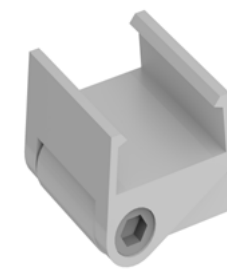

Surface wide
profile 26x25 mm

SURFACE MOUNTED PROFILES

Surface slim profile 15x6 mm

EAN10	Product Name	Box Composition	L	W	H
6977078994378	1 QMS Aluminium Profile 3m TU15H6 G2	1 pc	3000 mm	16 mm	6 mm
4052899446991	2 QMS Cover Flat Opal PU 3m G2	1 pc	3000 mm	13 mm	4 mm
4052899999749	3 QMS Cover Flat Transparent PU 3m G2	1 pc	3000 mm	13 mm	4 mm
6977078994699	4 QMS End Caps Square Grey PU TU15H6 G2	40 pcs	9 mm	16 mm	6 mm
6977078994781	5 QMS End Caps Square Grey PU with hole TU15H6 G2	40 pcs	9 mm	16 mm	6 mm
4052899446861	6 QMW Mounting Brackets Aluminium G1	40 pcs	20 mm	17 mm	10 mm
4052899600010	7 QMW Adjustable Brackets Grey PU G1	40 pcs	20 mm	22 mm	19 mm

ACCESSORIES

2

3

4

5

6

7

SURFACE MOUNTED PROFILES

Surface slim profile 16x12 mm

EAN10	Product Name	Box Composition	L	W	H
4052899448964	1 QMS Aluminium Profile 3m TU16H12 G2	1 pc	3000 mm	16 mm	12 mm
4052899446991	2 QMS Cover Flat Opal PU 3m G1	1 pc	3000 mm	13 mm	4 mm
4052899999749	3 QMS Cover Flat Transparent PU 3m G1	1 pc	3000 mm	13 mm	4 mm
4052899449183	4 QMS End Caps Square Grey PU TU16H12 G2	40 pcs	10 mm	16 mm	12 mm
4052899999848	5 QMS End Caps Square Grey PU with hole TU16H12 G2	40 pcs	10 mm	16 mm	12 mm
4052899446861	6 QMW Mounting Brackets Aluminium G1	40 pcs	20 mm	17 mm	10 mm
4052899600010	7 QMW Adjustable Brackets Grey PU G1	40 pcs	20 mm	22 mm	19 mm