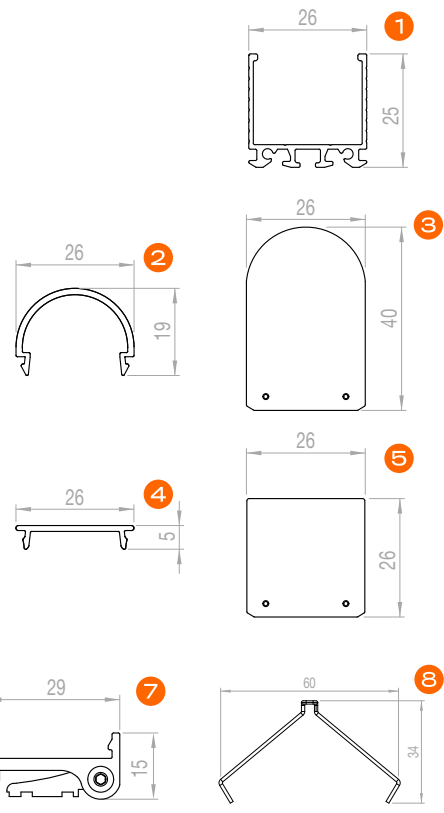

ACCESSORIES

SURFACE MOUNTED PROFILES

Surface wide profile 26x10 mm

EAN10	Product Name	Box Composition	L	W	H
4062172342636	1 QMS Aluminium Profile 2m TU26H10 G2	5 pcs	2000 mm	26 mm	10 mm
4062172342674	2 QMW Cover Round Frosted PU 2m G2	5 pcs	2000 mm	26 mm	19 mm
4062172342698	3 QMW End Caps Square Grey PU TU26H10 G2	20 pcs	10 mm	26 mm	25 mm
4062172342759	4 QMW Mounting Brackets Grey PU G2	20 pcs	39 mm	29 mm	10 mm
4062172342773	5 QMW Adjustable Brackets Grey PU G2	20 pcs	21 mm	29 mm	15 mm
4062172342797	6 QMW Aluminium Springs G2	20 pcs	10 mm	60 mm	34 mm

ACCESSORIES

2

3

4

5

6

SURFACE MOUNTED PROFILES

Surface wide profile 26x25 mm

EAN10	Product Name	Box Composition	L	W	H
4062172342612	1 QMW Aluminium Profile 2m TU26H25 G2	5 pcs	2000 mm	26 mm	25 mm
4062172342674	2 QMW Cover Round Frosted PU 2m G2	5 pcs	2000 mm	26 mm	19 mm
4062172342735	3 QMW End Caps Round Grey PU TU26H25 G2	20 pcs	10 mm	26 mm	40 mm
4062172342650	4 QMW Cover Flat Frosted PU 2m G2	5 pcs	2000 mm	26 mm	5 mm
4062172342711	5 QMW End Caps Square Grey PU TU26H25 G2	20 pcs	10 mm	26 mm	26 mm
4062172342759	6 QMW Mounting Brackets Grey PU G2	20 pcs	39 mm	29 mm	10 mm
4062172342773	7 QMW Adjustable Brackets Grey PU G2	20 pcs	21 mm	29 mm	15 mm
4062172342797	8 QMW Aluminium Springs G2	20 pcs	10 mm	60 mm	34 mm