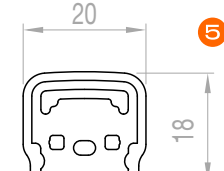

Minimal surface slim profile 15x10 mm

EAN10	Product Name	Box Composition	L	W	H
4062172207300	1 LTS Aluminium Profile 2m Slimtrack G1	5 pcs	2000 mm	15 mm	10 mm
4062172207348	2 LTS Cover Flat Transparent PU 2m G1	5 pcs	2000 mm	18 mm	5 mm
4062172212151	3 LTS End Caps Flat Grey PU G1	20 pcs	7 mm	20 mm	13 mm
4062172207324	4 LTS Cover Flat High Opal PU 2m G1	5 pcs	2000 mm	18 mm	10 mm
4062172212137	5 LTS End Caps Flat High Grey PU G1	20 pcs	7 mm	20 mm	18 mm
4062172257466	6 LTS Cover Round Opal PU 2m G1	5 pcs	2000 mm	18 mm	24 mm
4062172212090	7 LTS Mounting Brackets Grey PU G2	20 pcs	34 mm	18 mm	10 mm