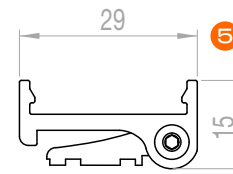

ACCESSORIES

SURFACE MOUNTED PROFILES

Surface wide profile 26x10 mm

EAN10	Product Name	Box Composition	L	W	H
4062172342636	1 QMS Aluminium Profile 2m TU26H10 G2	5 pcs	2000 mm	26 mm	10 mm
4062172342674	2 QMW Cover Round Frosted PU 2m G2	5 pcs	2000 mm	26 mm	19 mm
4062172342698	3 QMW End Caps Square Grey PU TU26H10 G2	20 pcs	10 mm	26 mm	25 mm
4062172342759	4 QMW Mounting Brackets Grey PU G2	20 pcs	39 mm	29 mm	10 mm
4062172342773	5 QMW Adjustable Brackets Grey PU G2	20 pcs	21 mm	29 mm	15 mm
4062172342797	6 QMW Aluminium Springs G2	20 pcs	10 mm	60 mm	34 mm