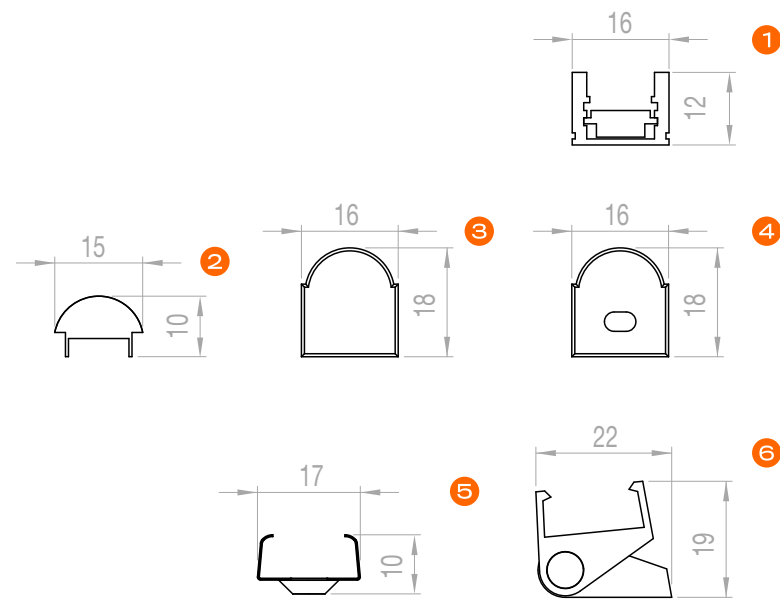

Minimal surface slim profile 15x10 mm

EAN10	Product Name	Box Composition	L	W	H
4062172207300	1 LTS Aluminium Profile 2m Slimtrack G1	5 pcs	2000 mm	15 mm	10 mm
4062172207348	2 LTS Cover Flat Transparent PU 2m G1	5 pcs	2000 mm	18 mm	5 mm
4062172212151	3 LTS End Caps Flat Grey PU G1	20 pcs	7 mm	20 mm	13 mm
4062172207324	4 LTS Cover Flat High Opal PU 2m G1	5 pcs	2000 mm	18 mm	10 mm
4062172212137	5 LTS End Caps Flat High Grey PU G1	20 pcs	7 mm	20 mm	18 mm
4062172257466	6 LTS Cover Round Opal PU 2m G1	5 pcs	2000 mm	18 mm	24 mm
4062172212090	7 LTS Mounting Brackets Grey PU G2	20 pcs	34 mm	18 mm	10 mm

ACCESSORIES

2

3

4

5

6

7

SURFACE MOUNTED PROFILES

Optical surface slim profile 16x12 mm

EAN10	Product Name	Box Composition	L	W	H
4052899449046	1 QMS Aluminium Profile 3m TU16H12LS G1	1 pc	3000 mm	16 mm	12 mm
4052899447783	2 QMS Cover Optical Round Transparent PU 3m G1	1 pc	3000 mm	15 mm	10 mm
4052899449879	3 QMS End Caps Square Grey PU TU16H12LS G1	40 pcs	10 mm	16 mm	18 mm
4052899999961	4 QMS End Caps Square Grey PU with hole TU16H12LS G1	40 pcs	10 mm	16 mm	18 mm
4052899446861	5 QMW Mounting Brackets Aluminium G1	40 pcs	20 mm	17 mm	10 mm
4052899600010	6 QMW Adjustable Brackets Grey PU G1	40 pcs	20 mm	22 mm	19 mm