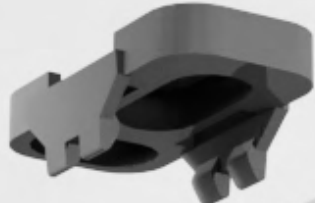

EAN10	Product Name	Box Composition	L	W	H
4062172342612	1 QMW Aluminium Profile 2m TU26H25 G2	5 pcs	2000 mm	26 mm	25 mm
4062172342674	2 QMW Cover Round Frosted PU 2m G2	5 pcs	2000 mm	26 mm	19 mm
4062172342735	3 QMW End Caps Round Grey PU TU26H25 G2	20 pcs	10 mm	26 mm	40 mm
4062172342650	4 QMW Cover Flat Frosted PU 2m G2	5 pcs	2000 mm	26 mm	5 mm
4062172342711	5 QMW End Caps Square Grey PU TU26H25 G2	20 pcs	10 mm	26 mm	26 mm
4062172342759	6 QMW Mounting Brackets Grey PU G2	20 pcs	39 mm	29 mm	10 mm
4062172342773	7 QMW Adjustable Brackets Grey PU G2	20 pcs	21 mm	29 mm	15 mm
4062172342797	8 QMW Aluminium Springs G2	20 pcs	10 mm	60 mm	34 mm

ACCESSORIES

PRODUCT'S COMPONENTS

LTS | Mounting Brackets
Grey PU | G2

Minimal surface slim profile
15x10 mm

LTS | End Caps Flat High
Grey PU | G1

Strip LED

LTS | Cover Flat High
Opal PU 2m | G1

HIMMLISCHES THEATER MUSEUM