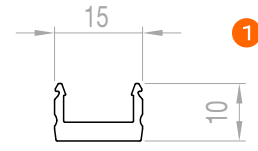

Minimal surface slim profile 15x10 mm

EAN10	Product Name	Box Composition	L	W	H
4062172207300	1 LTS Aluminium Profile 2m Slimtrack G1	5 pcs	2000 mm	15 mm	10 mm
4062172207348	2 LTS Cover Flat Transparent PU 2m G1	5 pcs	2000 mm	18 mm	5 mm
4062172212151	3 LTS End Caps Flat Grey PU G1	20 pcs	7 mm	20 mm	13 mm
4062172207324	4 LTS Cover Flat High Opal PU 2m G1	5 pcs	2000 mm	18 mm	10 mm
4062172212137	5 LTS End Caps Flat High Grey PU G1	20 pcs	7 mm	20 mm	18 mm
4062172257466	6 LTS Cover Round Opal PU 2m G1	5 pcs	2000 mm	18 mm	24 mm
4062172212090	7 LTS Mounting Brackets Grey PU G2	20 pcs	34 mm	18 mm	10 mm