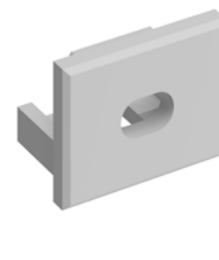

Surface slim profile 16x12 mm

EAN10	Product Name	Box Composition	L	W	H
4052899448964	1 QMS Aluminium Profile 3m TU16H12 G2	1 pc	3000 mm	16 mm	12 mm
4052899446991	2 QMS Cover Flat Opal PU 3m G1	1 pc	3000 mm	13 mm	4 mm
4052899999749	3 QMS Cover Flat Transparent PU 3m G1	1 pc	3000 mm	13 mm	4 mm
4052899449183	4 QMS End Caps Square Grey PU TU16H12 G2	40 pcs	10 mm	16 mm	12 mm
4052899999848	5 QMS End Caps Square Grey PU with hole TU16H12 G2	40 pcs	10 mm	16 mm	12 mm
4052899446861	6 QMW Mounting Brackets Aluminium G1	40 pcs	20 mm	17 mm	10 mm
4052899600010	7 QMW Adjustable Brackets Grey PU G1	40 pcs	20 mm	22 mm	19 mm

ACCESSORIES

2

3

4

5

6

7

SURFACE MOUNTED PROFILES

Minimal surface slim profile 15x10 mm

EAN10	Product Name	Box Composition	L	W	H
4062172207300	1 LTS Aluminium Profile 2m Slimtrack G1	5 pcs	2000 mm	15 mm	10 mm
4062172207348	2 LTS Cover Flat Transparent PU 2m G1	5 pcs	2000 mm	18 mm	5 mm
4062172212151	3 LTS End Caps Flat Grey PU G1	20 pcs	7 mm	20 mm	13 mm
4062172207324	4 LTS Cover Flat High Opal PU 2m G1	5 pcs	2000 mm	18 mm	10 mm
4062172212137	5 LTS End Caps Flat High Grey PU G1	20 pcs	7 mm	20 mm	18 mm
4062172257466	6 LTS Cover Round Opal PU 2m G1	5 pcs	2000 mm	18 mm	24 mm
4062172212090	7 LTS Mounting Brackets Grey PU G2	20 pcs	34 mm	18 mm	10 mm