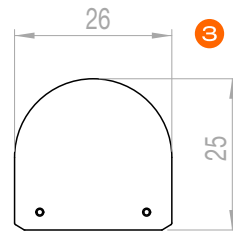

Optical surface slim profile 16x12 mm

EAN10	Product Name	Box Composition	L	W	H
4052899449046	1 QMS Aluminium Profile 3m TU16H12LS G1	1 pc	3000 mm	16 mm	12 mm
4052899447783	2 QMS Cover Optical Round Transparent PU 3m G1	1 pc	3000 mm	15 mm	10 mm
4052899449879	3 QMS End Caps Square Grey PU TU16H12LS G1	40 pcs	10 mm	16 mm	18 mm
4052899999961	4 QMS End Caps Square Grey PU with hole TU16H12LS G1	40 pcs	10 mm	16 mm	18 mm
4052899446861	5 QMW Mounting Brackets Aluminium G1	40 pcs	20 mm	17 mm	10 mm
4052899600010	6 QMW Adjustable Brackets Grey PU G1	40 pcs	20 mm	22 mm	19 mm

ACCESSORIES

SURFACE MOUNTED PROFILES

Surface wide profile 26x10 mm

EAN10	Product Name	Box Composition	L	W	H
4062172342636	1 QMS Aluminium Profile 2m TU26H10 G2	5 pcs	2000 mm	26 mm	10 mm
4062172342674	2 QMW Cover Round Frosted PU 2m G2	5 pcs	2000 mm	26 mm	19 mm
4062172342698	3 QMW End Caps Square Grey PU TU26H10 G2	20 pcs	10 mm	26 mm	25 mm
4062172342759	4 QMW Mounting Brackets Grey PU G2	20 pcs	39 mm	29 mm	10 mm
4062172342773	5 QMW Adjustable Brackets Grey PU G2	20 pcs	21 mm	29 mm	15 mm
4062172342797	6 QMW Aluminium Springs G2	20 pcs	10 mm	60 mm	34 mm