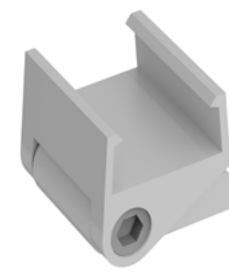

Surface slim profile 16x12 mm

EAN10	Product Name	Box Composition	L	W	H
4052899448964	1 QMS Aluminium Profile 3m TU16H12 G2	1 pc	3000 mm	16 mm	12 mm
4052899446991	2 QMS Cover Flat Opal PU 3m G1	1 pc	3000 mm	13 mm	4 mm
4052899999749	3 QMS Cover Flat Transparent PU 3m G1	1 pc	3000 mm	13 mm	4 mm
4052899449183	4 QMS End Caps Square Grey PU TU16H12 G2	40 pcs	10 mm	16 mm	12 mm
4052899999848	5 QMS End Caps Square Grey PU with hole TU16H12 G2	40 pcs	10 mm	16 mm	12 mm
4052899446861	6 QMW Mounting Brackets Aluminium G1	40 pcs	20 mm	17 mm	10 mm
4052899600010	7 QMW Adjustable Brackets Grey PU G1	40 pcs	20 mm	22 mm	19 mm

ACCESSORIES

2

3

4

5

6

7

SURFACE MOUNTED PROFILES

Minimal surface slim profile 15x10 mm

EAN10	Product Name	Box Composition	L	W	H
4062172207300	1 LTS Aluminium Profile 2m Slimtrack G1	5 pcs	2000 mm	15 mm	10 mm
4062172207348	2 LTS Cover Flat Transparent PU 2m G1	5 pcs	2000 mm	18 mm	5 mm
4062172212151	3 LTS End Caps Flat Grey PU G1	20 pcs	7 mm	20 mm	13 mm
4062172207324	4 LTS Cover Flat High Opal PU 2m G1	5 pcs	2000 mm	18 mm	10 mm
4062172212137	5 LTS End Caps Flat High Grey PU G1	20 pcs	7 mm	20 mm	18 mm
4062172257466	6 LTS Cover Round Opal PU 2m G1	5 pcs	2000 mm	18 mm	24 mm
4062172212090	7 LTS Mounting Brackets Grey PU G2	20 pcs	34 mm	18 mm	10 mm