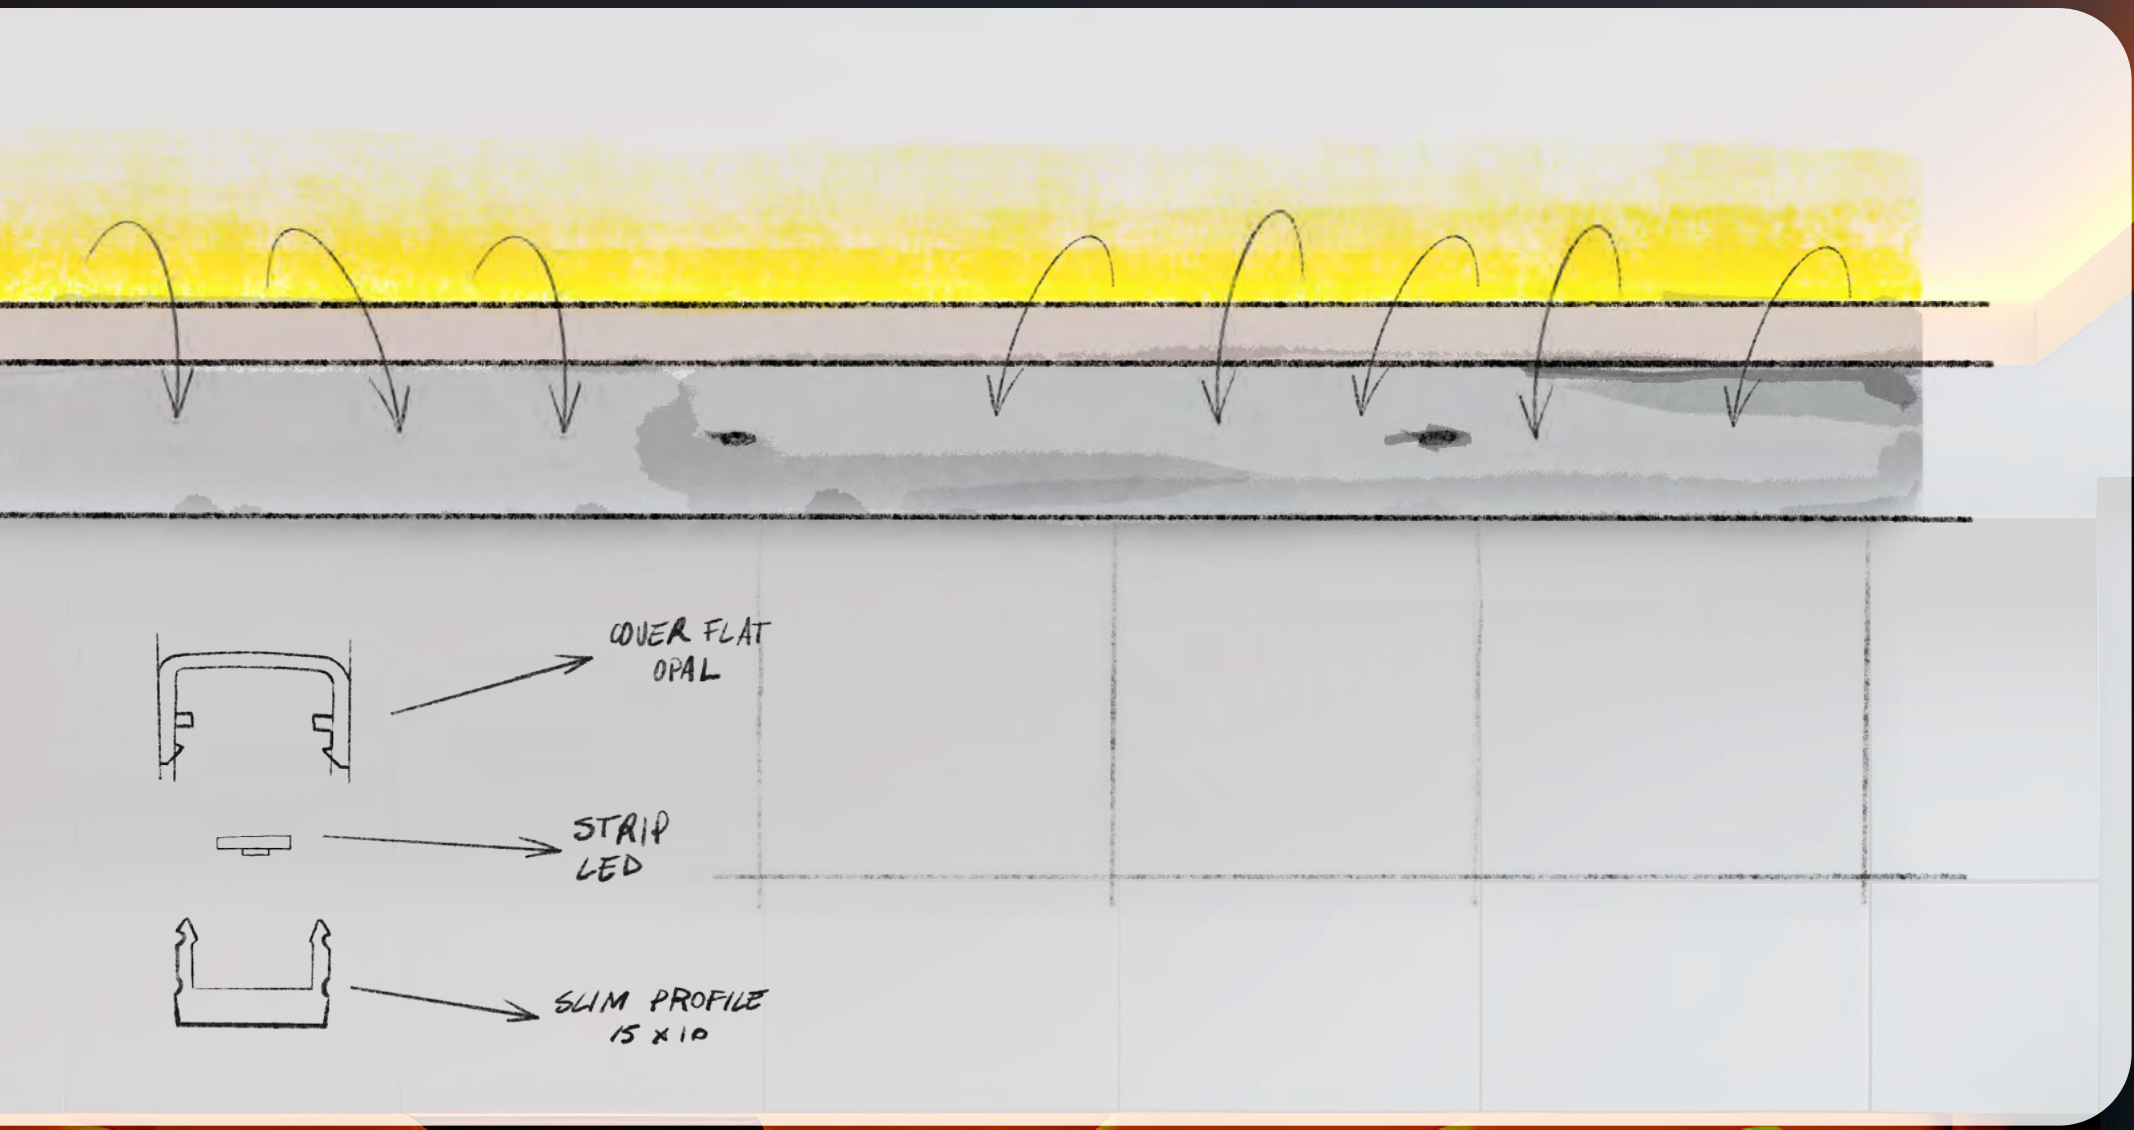

SURFACE MOUNTED PROFILES

Surface slim
profile 15x6 mm

Surface slim
profile 16x12 mm

Minimal surface
slim profile 15x10 mm

**SURFACE MOUNTED
PROFILES**

Optical surface slim
profile 12x16 mm

Surface wide
profile 26x10 mm

Surface wide
profile 26x25 mm

SURFACE MOUNTED PROFILES

Surface slim profile 15x6 mm

EAN10	Product Name	Box Composition	L	W	H
6977078994378	1 QMS Aluminium Profile 3m TU15H6 G2	1 pc	3000 mm	16 mm	6 mm
4052899446991	2 QMS Cover Flat Opal PU 3m G2	1 pc	3000 mm	13 mm	4 mm
4052899999749	3 QMS Cover Flat Transparent PU 3m G2	1 pc	3000 mm	13 mm	4 mm
6977078994699	4 QMS End Caps Square Grey PU TU15H6 G2	40 pcs	9 mm	16 mm	6 mm
6977078994781	5 QMS End Caps Square Grey PU with hole TU15H6 G2	40 pcs	9 mm	16 mm	6 mm
4052899446861	6 QMW Mounting Brackets Aluminium G1	40 pcs	20 mm	17 mm	10 mm
4052899600010	7 QMW Adjustable Brackets Grey PU G1	40 pcs	20 mm	22 mm	19 mm