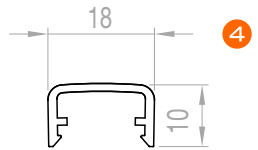

Minimal surface slim profile 15x10 mm

EAN10	Product Name	Box Composition	L	W	H
4062172207300	1 LTS Aluminium Profile 2m Slimtrack G1	5 pcs	2000 mm	15 mm	10 mm
4062172207348	2 LTS Cover Flat Transparent PU 2m G1	5 pcs	2000 mm	18 mm	5 mm
4062172212151	3 LTS End Caps Flat Grey PU G1	20 pcs	7 mm	20 mm	13 mm
4062172207324	4 LTS Cover Flat High Opal PU 2m G1	5 pcs	2000 mm	18 mm	10 mm
4062172212137	5 LTS End Caps Flat High Grey PU G1	20 pcs	7 mm	20 mm	18 mm
4062172257466	6 LTS Cover Round Opal PU 2m G1	5 pcs	2000 mm	18 mm	24 mm
4062172212090	7 LTS Mounting Brackets Grey PU G2	20 pcs	34 mm	18 mm	10 mm