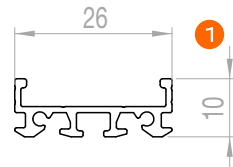

Optical surface slim profile 16x12 mm

EAN10	Product Name	Box Composition	L	W	H
4052899449046	1 QMS Aluminium Profile 3m TU16H12LS G1	1 pc	3000 mm	16 mm	12 mm
4052899447783	2 QMS Cover Optical Round Transparent PU 3m G1	1 pc	3000 mm	15 mm	10 mm
4052899449879	3 QMS End Caps Square Grey PU TU16H12LS G1	40 pcs	10 mm	16 mm	18 mm
4052899999961	4 QMS End Caps Square Grey PU with hole TU16H12LS G1	40 pcs	10 mm	16 mm	18 mm
4052899446861	5 QMW Mounting Brackets Aluminium G1	40 pcs	20 mm	17 mm	10 mm
4052899600010	6 QMW Adjustable Brackets Grey PU G1	40 pcs	20 mm	22 mm	19 mm

ACCESSORIES

SURFACE MOUNTED PROFILES

Surface wide profile 26x10 mm

EAN10	Product Name	Box Composition	L	W	H
4062172342636	1 QMS Aluminium Profile 2m TU26H10 G2	5 pcs	2000 mm	26 mm	10 mm
4062172342674	2 QMW Cover Round Frosted PU 2m G2	5 pcs	2000 mm	26 mm	19 mm
4062172342698	3 QMW End Caps Square Grey PU TU26H10 G2	20 pcs	10 mm	26 mm	25 mm
4062172342759	4 QMW Mounting Brackets Grey PU G2	20 pcs	39 mm	29 mm	10 mm
4062172342773	5 QMW Adjustable Brackets Grey PU G2	20 pcs	21 mm	29 mm	15 mm
4062172342797	6 QMW Aluminium Springs G2	20 pcs	10 mm	60 mm	34 mm