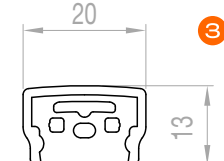

Minimal surface slim profile 15x10 mm

EAN10	Product Name	Box Composition	L	W	H
4062172207300	1 LTS Aluminium Profile 2m Slimtrack G1	5 pcs	2000 mm	15 mm	10 mm
4062172207348	2 LTS Cover Flat Transparent PU 2m G1	5 pcs	2000 mm	18 mm	5 mm
4062172212151	3 LTS End Caps Flat Grey PU G1	20 pcs	7 mm	20 mm	13 mm
4062172207324	4 LTS Cover Flat High Opal PU 2m G1	5 pcs	2000 mm	18 mm	10 mm
4062172212137	5 LTS End Caps Flat High Grey PU G1	20 pcs	7 mm	20 mm	18 mm
4062172257466	6 LTS Cover Round Opal PU 2m G1	5 pcs	2000 mm	18 mm	24 mm
4062172212090	7 LTS Mounting Brackets Grey PU G2	20 pcs	34 mm	18 mm	10 mm