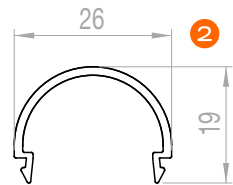

Optical surface slim profile 16x12 mm

EAN10	Product Name	Box Composition	L	W	H
4052899449046	1 QMS Aluminium Profile 3m TU16H12LS G1	1 pc	3000 mm	16 mm	12 mm
4052899447783	2 QMS Cover Optical Round Transparent PU 3m G1	1 pc	3000 mm	15 mm	10 mm
4052899449879	3 QMS End Caps Square Grey PU TU16H12LS G1	40 pcs	10 mm	16 mm	18 mm
4052899999961	4 QMS End Caps Square Grey PU with hole TU16H12LS G1	40 pcs	10 mm	16 mm	18 mm
4052899446861	5 QMW Mounting Brackets Aluminium G1	40 pcs	20 mm	17 mm	10 mm
4052899600010	6 QMW Adjustable Brackets Grey PU G1	40 pcs	20 mm	22 mm	19 mm

ACCESSORIES

SURFACE MOUNTED PROFILES

Surface wide profile 26x10 mm

EAN10	Product Name	Box Composition	L	W	H
4062172342636	1 QMS Aluminium Profile 2m TU26H10 G2	5 pcs	2000 mm	26 mm	10 mm
4062172342674	2 QMW Cover Round Frosted PU 2m G2	5 pcs	2000 mm	26 mm	19 mm
4062172342698	3 QMW End Caps Square Grey PU TU26H10 G2	20 pcs	10 mm	26 mm	25 mm
4062172342759	4 QMW Mounting Brackets Grey PU G2	20 pcs	39 mm	29 mm	10 mm
4062172342773	5 QMW Adjustable Brackets Grey PU G2	20 pcs	21 mm	29 mm	15 mm
4062172342797	6 QMW Aluminium Springs G2	20 pcs	10 mm	60 mm	34 mm

ACCESSORIES

2

3

4

5

6

SURFACE MOUNTED PROFILES

Surface wide profile 26x25 mm