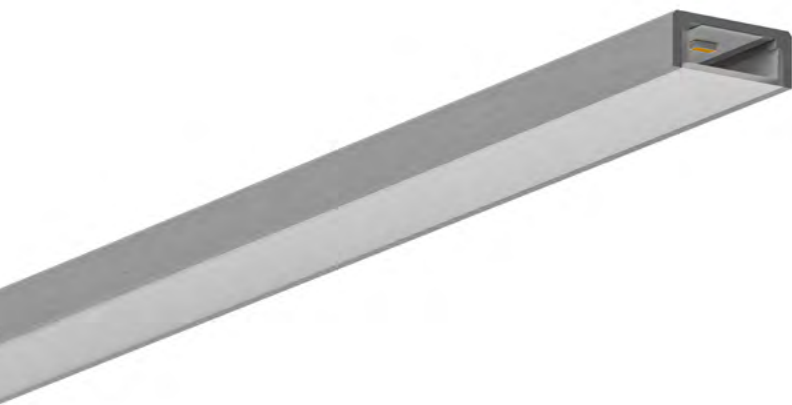

SURFACE MOUNTED PROFILES

Surface slim
profile 15x6 mm

Surface slim
profile 16x12 mm

Minimal surface
slim profile 15x10 mm

**SURFACE MOUNTED
PROFILES**

Optical surface slim
profile 12x16 mm

Surface wide
profile 26x10 mm

Surface wide
profile 26x25 mm

SURFACE MOUNTED PROFILES

Surface slim profile 15x6 mm

EAN10	Product Name	Box Composition	L	W	H
6977078994378	1 QMS Aluminium Profile 3m TU15H6 G2	1 pc	3000 mm	16 mm	6 mm
4052899446991	2 QMS Cover Flat Opal PU 3m G2	1 pc	3000 mm	13 mm	4 mm
4052899999749	3 QMS Cover Flat Transparent PU 3m G2	1 pc	3000 mm	13 mm	4 mm
6977078994699	4 QMS End Caps Square Grey PU TU15H6 G2	40 pcs	9 mm	16 mm	6 mm
6977078994781	5 QMS End Caps Square Grey PU with hole TU15H6 G2	40 pcs	9 mm	16 mm	6 mm
4052899446861	6 QMW Mounting Brackets Aluminium G1	40 pcs	20 mm	17 mm	10 mm
4052899600010	7 QMW Adjustable Brackets Grey PU G1	40 pcs	20 mm	22 mm	19 mm

Surface slim profile 16x12 mm

EAN10	Product Name	Box Composition	L	W	H
4052899448964	1 QMS Aluminium Profile 3m TU16H12 G2	1 pc	3000 mm	16 mm	12 mm
4052899446991	2 QMS Cover Flat Opal PU 3m G1	1 pc	3000 mm	13 mm	4 mm
4052899999749	3 QMS Cover Flat Transparent PU 3m G1	1 pc	3000 mm	13 mm	4 mm
4052899449183	4 QMS End Caps Square Grey PU TU16H12 G2	40 pcs	10 mm	16 mm	12 mm
4052899999848	5 QMS End Caps Square Grey PU with hole TU16H12 G2	40 pcs	10 mm	16 mm	12 mm
4052899446861	6 QMW Mounting Brackets Aluminium G1	40 pcs	20 mm	17 mm	10 mm
4052899600010	7 QMW Adjustable Brackets Grey PU G1	40 pcs	20 mm	22 mm	19 mm