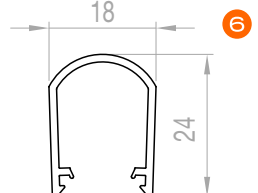

Surface wide
profile 26x25 mm

SURFACE MOUNTED PROFILES

Surface slim profile 15x6 mm

EAN10	Product Name	Box Composition	L	W	H
6977078994378	1 QMS Aluminium Profile 3m TU15H6 G2	1 pc	3000 mm	16 mm	6 mm
4052899446991	2 QMS Cover Flat Opal PU 3m G2	1 pc	3000 mm	13 mm	4 mm
4052899999749	3 QMS Cover Flat Transparent PU 3m G2	1 pc	3000 mm	13 mm	4 mm
6977078994699	4 QMS End Caps Square Grey PU TU15H6 G2	40 pcs	9 mm	16 mm	6 mm
6977078994781	5 QMS End Caps Square Grey PU with hole TU15H6 G2	40 pcs	9 mm	16 mm	6 mm
4052899446861	6 QMW Mounting Brackets Aluminium G1	40 pcs	20 mm	17 mm	10 mm
4052899600010	7 QMW Adjustable Brackets Grey PU G1	40 pcs	20 mm	22 mm	19 mm

Surface slim profile 16x12 mm

EAN10	Product Name	Box Composition	L	W	H
4052899448964	1 QMS Aluminium Profile 3m TU16H12 G2	1 pc	3000 mm	16 mm	12 mm
4052899446991	2 QMS Cover Flat Opal PU 3m G1	1 pc	3000 mm	13 mm	4 mm
4052899999749	3 QMS Cover Flat Transparent PU 3m G1	1 pc	3000 mm	13 mm	4 mm
4052899449183	4 QMS End Caps Square Grey PU TU16H12 G2	40 pcs	10 mm	16 mm	12 mm
4052899999848	5 QMS End Caps Square Grey PU with hole TU16H12 G2	40 pcs	10 mm	16 mm	12 mm
4052899446861	6 QMW Mounting Brackets Aluminium G1	40 pcs	20 mm	17 mm	10 mm
4052899600010	7 QMW Adjustable Brackets Grey PU G1	40 pcs	20 mm	22 mm	19 mm

ACCESSORIES

2

3

4

5

6

7

SURFACE MOUNTED PROFILES

Minimal surface slim profile 15x10 mm

EAN10	Product Name	Box Composition	L	W	H
4062172207300	1 LTS Aluminium Profile 2m Slimtrack G1	5 pcs	2000 mm	15 mm	10 mm
4062172207348	2 LTS Cover Flat Transparent PU 2m G1	5 pcs	2000 mm	18 mm	5 mm
4062172212151	3 LTS End Caps Flat Grey PU G1	20 pcs	7 mm	20 mm	13 mm
4062172207324	4 LTS Cover Flat High Opal PU 2m G1	5 pcs	2000 mm	18 mm	10 mm
4062172212137	5 LTS End Caps Flat High Grey PU G1	20 pcs	7 mm	20 mm	18 mm
4062172257466	6 LTS Cover Round Opal PU 2m G1	5 pcs	2000 mm	18 mm	24 mm
4062172212090	7 LTS Mounting Brackets Grey PU G2	20 pcs	34 mm	18 mm	10 mm