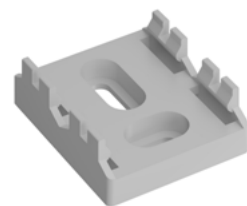

Optical surface slim profile 16x12 mm

EAN10	Product Name	Box Composition	L	W	H
4052899449046	1 QMS Aluminium Profile 3m TU16H12LS G1	1 pc	3000 mm	16 mm	12 mm
4052899447783	2 QMS Cover Optical Round Transparent PU 3m G1	1 pc	3000 mm	15 mm	10 mm
4052899449879	3 QMS End Caps Square Grey PU TU16H12LS G1	40 pcs	10 mm	16 mm	18 mm
4052899999961	4 QMS End Caps Square Grey PU with hole TU16H12LS G1	40 pcs	10 mm	16 mm	18 mm
4052899446861	5 QMW Mounting Brackets Aluminium G1	40 pcs	20 mm	17 mm	10 mm
4052899600010	6 QMW Adjustable Brackets Grey PU G1	40 pcs	20 mm	22 mm	19 mm

ACCESSORIES

SURFACE MOUNTED PROFILES

Surface wide profile 26x10 mm

EAN10	Product Name	Box Composition	L	W	H
4062172342636	1 QMS Aluminium Profile 2m TU26H10 G2	5 pcs	2000 mm	26 mm	10 mm
4062172342674	2 QMW Cover Round Frosted PU 2m G2	5 pcs	2000 mm	26 mm	19 mm
4062172342698	3 QMW End Caps Square Grey PU TU26H10 G2	20 pcs	10 mm	26 mm	25 mm
4062172342759	4 QMW Mounting Brackets Grey PU G2	20 pcs	39 mm	29 mm	10 mm
4062172342773	5 QMW Adjustable Brackets Grey PU G2	20 pcs	21 mm	29 mm	15 mm
4062172342797	6 QMW Aluminium Springs G2	20 pcs	10 mm	60 mm	34 mm

ACCESSORIES

2

3

4

5

6

SURFACE MOUNTED PROFILES

Surface wide profile 26x25 mm

EAN10	Product Name	Box Composition	L	W	H
4062172342612	1 QMW Aluminium Profile 2m TU26H25 G2	5 pcs	2000 mm	26 mm	25 mm
4062172342674	2 QMW Cover Round Frosted PU 2m G2	5 pcs	2000 mm	26 mm	19 mm
4062172342735	3 QMW End Caps Round Grey PU TU26H25 G2	20 pcs	10 mm	26 mm	40 mm
4062172342650	4 QMW Cover Flat Frosted PU 2m G2	5 pcs	2000 mm	26 mm	5 mm
4062172342711	5 QMW End Caps Square Grey PU TU26H25 G2	20 pcs	10 mm	26 mm	26 mm
4062172342759	6 QMW Mounting Brackets Grey PU G2	20 pcs	39 mm	29 mm	10 mm
4062172342773	7 QMW Adjustable Brackets Grey PU G2	20 pcs	21 mm	29 mm	15 mm
4062172342797	8 QMW Aluminium Springs G2	20 pcs	10 mm	60 mm	34 mm