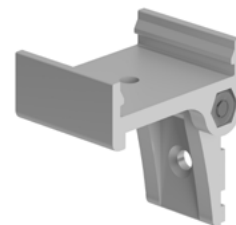

ACCESSORIES

SURFACE MOUNTED PROFILES

Surface wide profile 26x10 mm

EAN10	Product Name	Box Composition	L	W	H
4062172342636	1 QMS Aluminium Profile 2m TU26H10 G2	5 pcs	2000 mm	26 mm	10 mm
4062172342674	2 QMW Cover Round Frosted PU 2m G2	5 pcs	2000 mm	26 mm	19 mm
4062172342698	3 QMW End Caps Square Grey PU TU26H10 G2	20 pcs	10 mm	26 mm	25 mm
4062172342759	4 QMW Mounting Brackets Grey PU G2	20 pcs	39 mm	29 mm	10 mm
4062172342773	5 QMW Adjustable Brackets Grey PU G2	20 pcs	21 mm	29 mm	15 mm
4062172342797	6 QMW Aluminium Springs G2	20 pcs	10 mm	60 mm	34 mm

ACCESSORIES

2

3

4

5

6

SURFACE MOUNTED PROFILES

Surface wide profile 26x25 mm

EAN10	Product Name	Box Composition	L	W	H
4062172342612	1 QMW Aluminium Profile 2m TU26H25 G2	5 pcs	2000 mm	26 mm	25 mm
4062172342674	2 QMW Cover Round Frosted PU 2m G2	5 pcs	2000 mm	26 mm	19 mm
4062172342735	3 QMW End Caps Round Grey PU TU26H25 G2	20 pcs	10 mm	26 mm	40 mm
4062172342650	4 QMW Cover Flat Frosted PU 2m G2	5 pcs	2000 mm	26 mm	5 mm
4062172342711	5 QMW End Caps Square Grey PU TU26H25 G2	20 pcs	10 mm	26 mm	26 mm
4062172342759	6 QMW Mounting Brackets Grey PU G2	20 pcs	39 mm	29 mm	10 mm
4062172342773	7 QMW Adjustable Brackets Grey PU G2	20 pcs	21 mm	29 mm	15 mm
4062172342797	8 QMW Aluminium Springs G2	20 pcs	10 mm	60 mm	34 mm