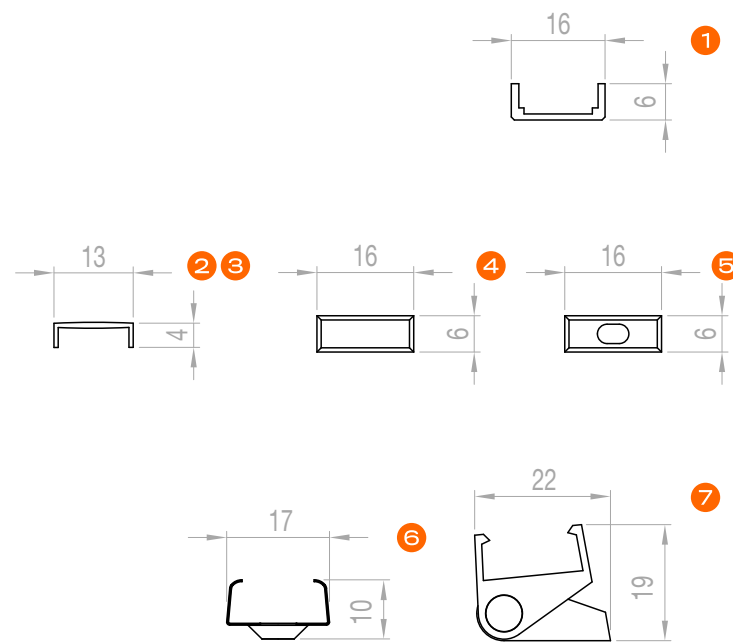

SURFACE MOUNTED PROFILES

Surface slim
profile 15x6 mm

Surface slim
profile 16x12 mm

Minimal surface
slim profile 15x10 mm

**SURFACE MOUNTED
PROFILES**

Optical surface slim
profile 12x16 mm

Surface wide
profile 26x10 mm

Surface wide
profile 26x25 mm

SURFACE MOUNTED PROFILES

Surface slim profile 15x6 mm

EAN10	Product Name	Box Composition	L	W	H
6977078994378	1 QMS Aluminium Profile 3m TU15H6 G2	1 pc	3000 mm	16 mm	6 mm
4052899446991	2 QMS Cover Flat Opal PU 3m G2	1 pc	3000 mm	13 mm	4 mm
4052899999749	3 QMS Cover Flat Transparent PU 3m G2	1 pc	3000 mm	13 mm	4 mm
6977078994699	4 QMS End Caps Square Grey PU TU15H6 G2	40 pcs	9 mm	16 mm	6 mm
6977078994781	5 QMS End Caps Square Grey PU with hole TU15H6 G2	40 pcs	9 mm	16 mm	6 mm
4052899446861	6 QMW Mounting Brackets Aluminium G1	40 pcs	20 mm	17 mm	10 mm
4052899600010	7 QMW Adjustable Brackets Grey PU G1	40 pcs	20 mm	22 mm	19 mm

Surface slim profile 16x12 mm

EAN10	Product Name	Box Composition	L	W	H
4052899448964	1 QMS Aluminium Profile 3m TU16H12 G2	1 pc	3000 mm	16 mm	12 mm
4052899446991	2 QMS Cover Flat Opal PU 3m G1	1 pc	3000 mm	13 mm	4 mm
4052899999749	3 QMS Cover Flat Transparent PU 3m G1	1 pc	3000 mm	13 mm	4 mm
4052899449183	4 QMS End Caps Square Grey PU TU16H12 G2	40 pcs	10 mm	16 mm	12 mm
4052899999848	5 QMS End Caps Square Grey PU with hole TU16H12 G2	40 pcs	10 mm	16 mm	12 mm
4052899446861	6 QMW Mounting Brackets Aluminium G1	40 pcs	20 mm	17 mm	10 mm
4052899600010	7 QMW Adjustable Brackets Grey PU G1	40 pcs	20 mm	22 mm	19 mm

ACCESSORIES

2

3

4

5

6

SURFACE MOUNTED PROFILES

Surface wide profile 26x25 mm